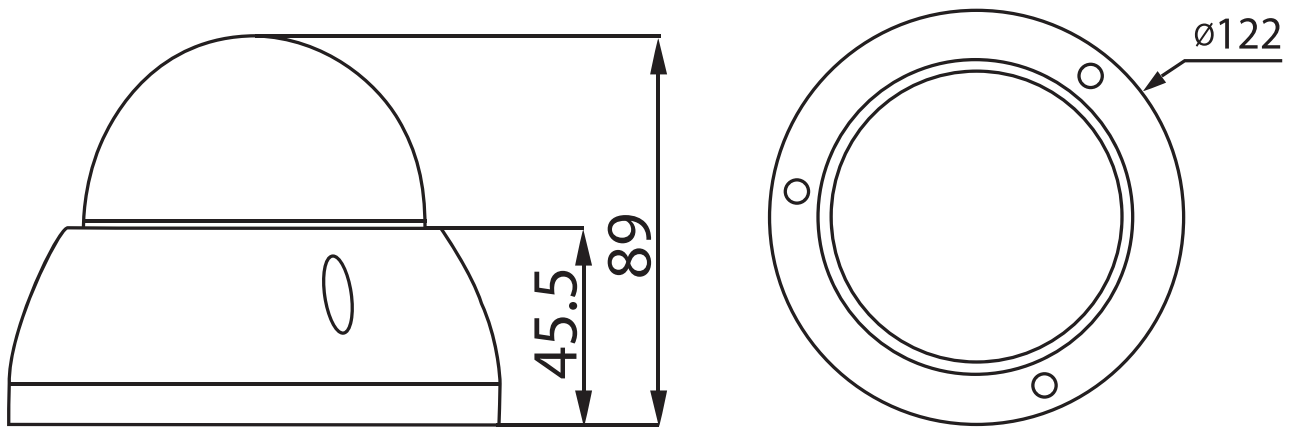

(continued)

Alarm	N/A
PIR Sensor Range	N/A
General	
Power Supply	DC12V, PoE (802.3af)
Power Consumption	<5.5W
Working Environment	-30°C~+60°C, Less than 95% RH
Ingress Protection	IP66
Vandal Resistance	IK10
Dimensions	Ø122mm X 89mm
Weight	0.5Kg

All specifications are subject to change without notice. Copyright © Luxrite Ltd. All rights reserved