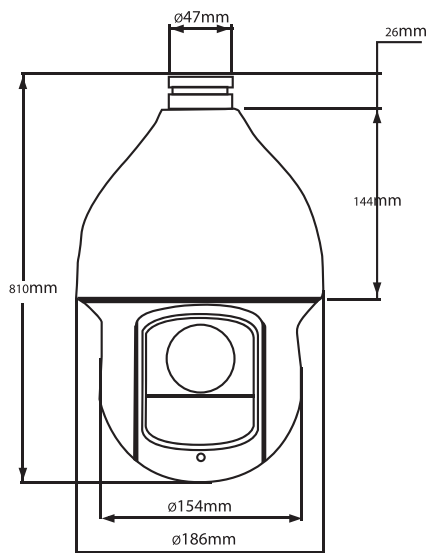

Ingress Protection IP66

Dimensions Ø186.0(mm) x 309(mm)

Weight 3.5kg

All specifications are subject to change without notice. Copyright © Luxrite Ltd. All rights reserved