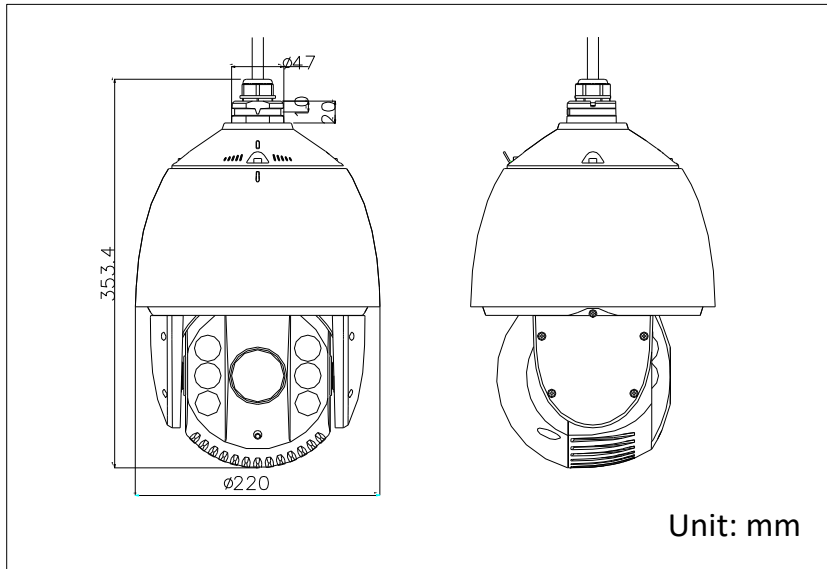

Order Model

DS-2AE7223TI-A, 24VAC, outdoor

Dimensions

Accessories