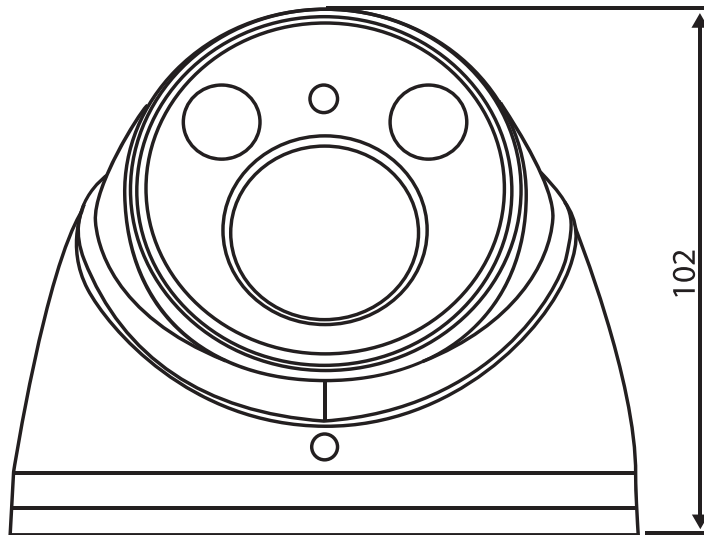

## Pan/Tilt/Rotation

<b>Pan/Tilt/Rotation Range</b>	Pan:0°~360° / Tilt: 0° ~ 78° / Rotation: 0° ~ 360°
--------------------------------	--

## Video

<b>Resolution</b>	1080P (1920×1080)
<b>Frame Rate</b>	25fps@1080P, 25/50fps@720P
<b>Video Output</b>	1-channel BNC HD-CVI video output
<b>Day/Night</b>	Auto (ICR) / Manual
<b>OSD Menu</b>	Multi-language
<b>BLC Mode</b>	BLC / HLC / DWDR
<b>WDR</b>	DWDR
<b>Gain Control</b>	AGC
<b>Noise Reduction</b>	2D
<b>White Balance</b>	Auto / Manual
<b>Smart IR</b>	Auto / Manual

## Interface

<b>Audio Interface</b>	Built-in Mic (Directional)
------------------------	----------------------------

<b>Casing</b>	Aluminium
<b>Dimensions</b>	Φ106mm×93.7mm (Φ4.17"×3.69")
<b>Net Weight</b>	0.44kg (0.97lb)
<b>Gross Weight</b>	0.58kg (1.28lb)

All specifications are subject to change without notice. Copyright © Luxrite Ltd. All rights reserved