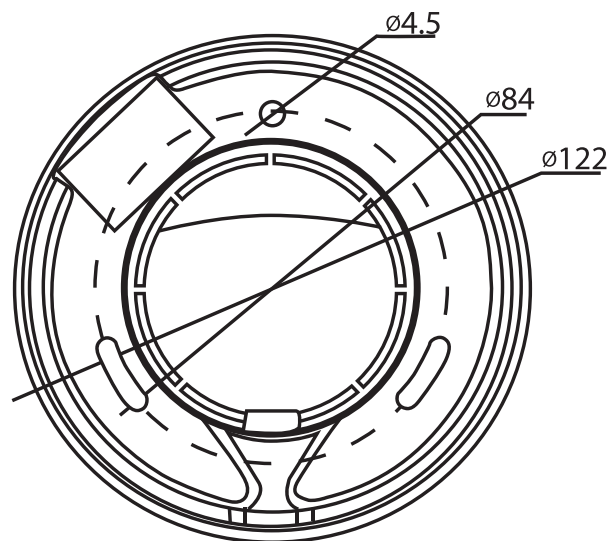

## Pan/Tilt/Rotation

<b>Pan/Tilt/Rotation Range</b>	Pan:0°~360° / Tilt: 0° ~ 78° / Rotation: 0° ~ 360°
--------------------------------	--

## Video

<b>Resolution</b>	1080P (1920×1080)
<b>Frame Rate</b>	25fps@1080P, 25/50fps@720P
<b>Video Output</b>	1-channel BNC HD-CVI video output
<b>Day/Night</b>	Auto (ICR) / Manual
<b>OSD Menu</b>	Multi-language
<b>BLC Mode</b>	BLC / HLC / DWDR
<b>WDR</b>	DWDR
<b>Gain Control</b>	AGC
<b>Noise Reduction</b>	2D
<b>White Balance</b>	Auto / Manual
<b>Smart IR</b>	Auto / Manual

## Interface

<b>Audio Interface</b>	Built-in Mic (Directional)
------------------------	----------------------------

<b>Casing</b>	Aluminium
<b>Dimensions</b>	Φ106mm×93.7mm (Φ4.17"×3.69")
<b>Net Weight</b>	0.44kg (0.97lb)
<b>Gross Weight</b>	0.58kg (1.28lb)

All specifications are subject to change without notice. Copyright © Luxrite Ltd. All rights reserved