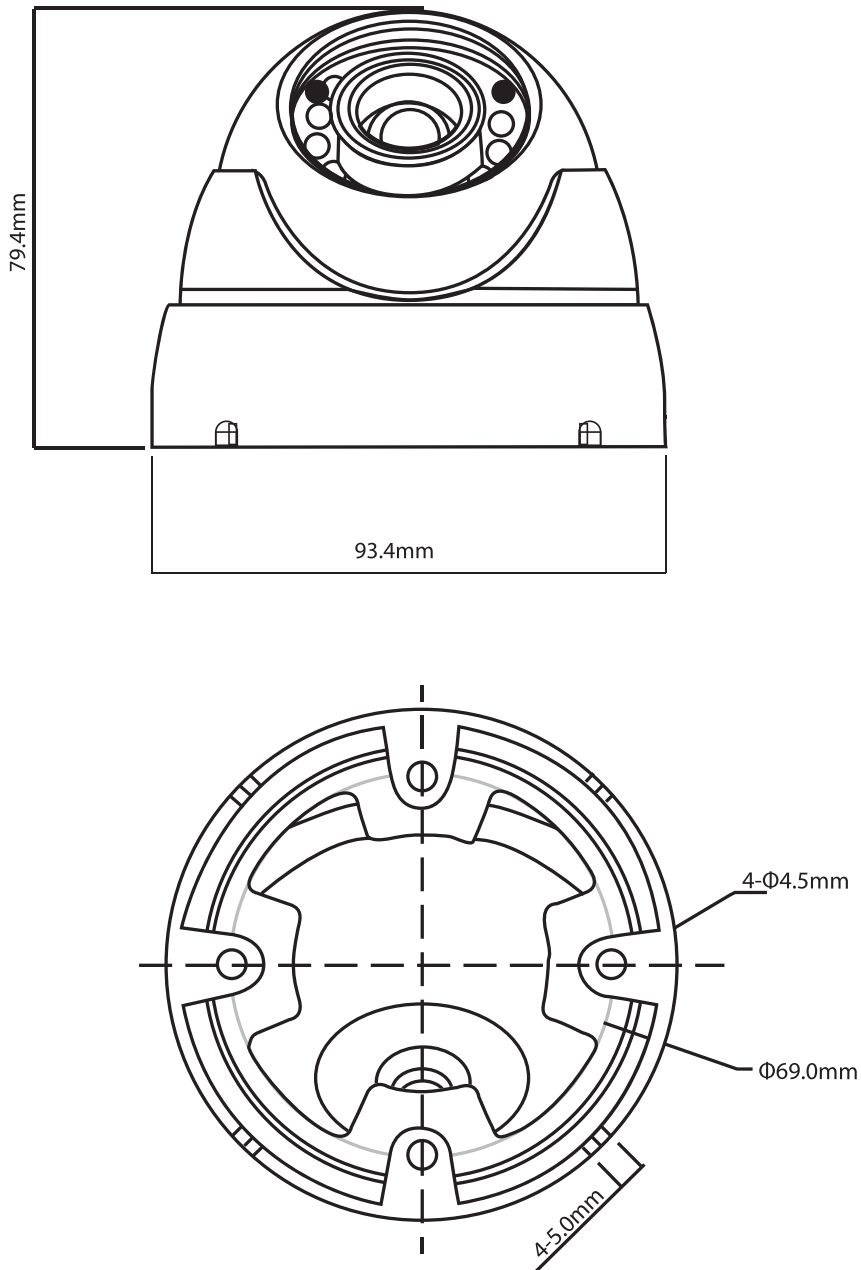

- 4MP@25fps
- 3.6mm fixed Lens
- Up to 30M IR distance
- Smart IR
- WDR
- IP67 waterproof
- DC12V

SPECIFICATIONS

Model Number	DHD40/36R
Image Sensor	1/3" CMOS
Effective Pixels	2688(H)×1520(V), 4MP
Scanning System	Progressive
Electronic Shutter Speed	1/25~1/100000s
Min. Illumination	0.03Lux/F2.0, 30IRE, 0Lux IR on
S/N Ratio	More than 65dB
Max. IR LEDs Length	Up to 30m
IR On/Off Control	Auto/ Manual
IR LEDs	12

(continued)

Lens

Lens Type	Fixed lens / Fixed iris
Mount Type	Board-in
Focal Length	3.6mm
Max Aperture	F2.0
Angle of View	H:84.8°
Focus Control	N/A

Pan/Tilt/Rotation

Pan/Tilt/Rotation Range	Pan:0°~360° / Tilt: 0° ~ 90° / Rotation: 0° ~ 360°
--------------------------------	--

Casing	Aluminium
Dimensions	$\Phi 93.4\text{mm} \times 79.4\text{mm}$ ($\Phi 3.68'' \times 3.13''$)
Net Weight	0.28kg (0.62lb)
Gross Weight	0.35kg (0.77lb)

All specifications are subject to change without notice. Copyright © Luxrite Ltd. All rights reserved