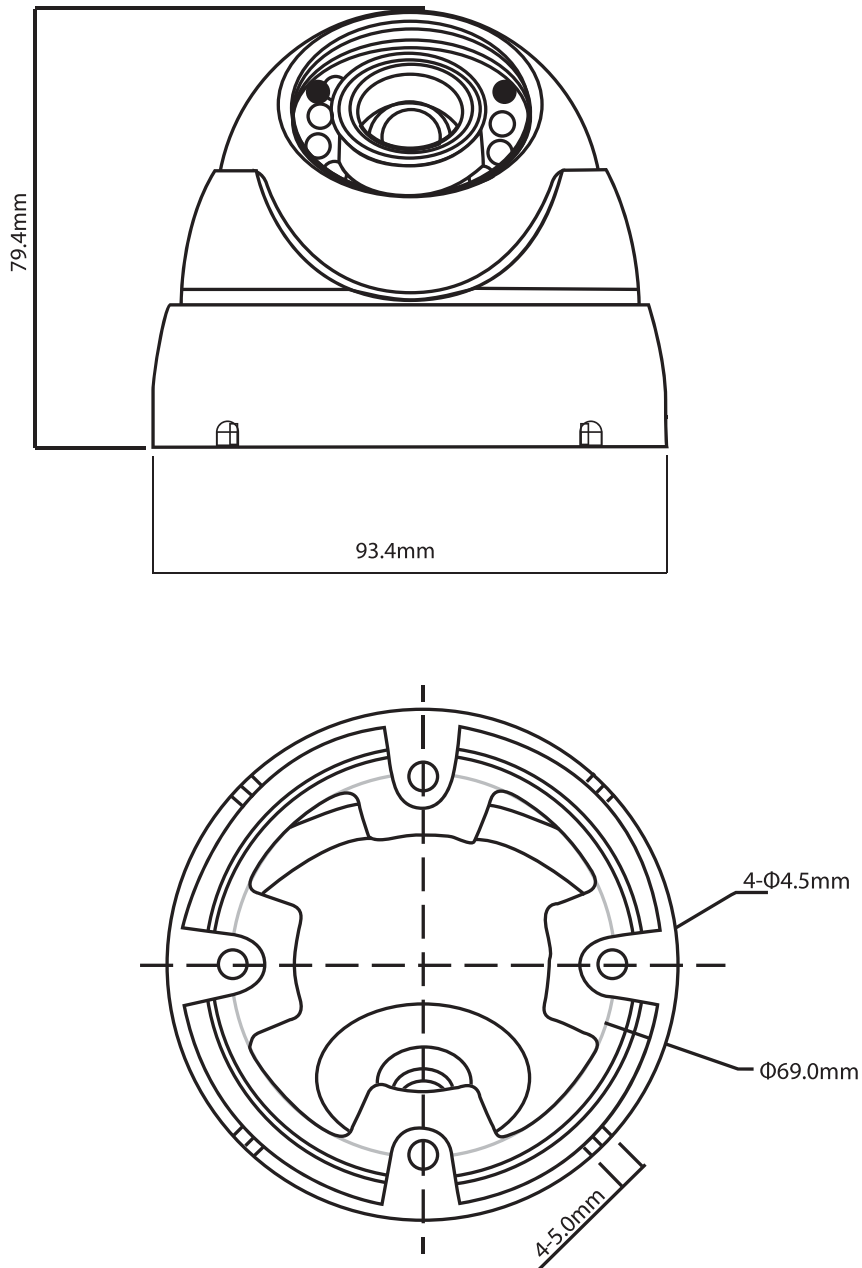

- 4MP@25fps
- 3.6mm fixed Lens
- Up to 30M IR distance
- Smart IR
- WDR
- IP67 waterproof
- DC12V

SPECIFICATIONS

Model Number	DHD40/36RW
Image Sensor	1/3" CMOS
Effective Pixels	2688(H)×1520(V), 4MP
Scanning System	Progressive
Electronic Shutter Speed	1/25~1/100000s
Min. Illumination	0.03Lux/F2.0, 30IRE, 0Lux IR on
S/N Ratio	More than 65dB
Max. IR LEDs Length	Up to 30m
IR On/Off Control	Auto/ Manual
IR LEDs	12

(continued)

Lens

Lens Type	Fixed lens / Fixed iris
Mount Type	Board-in
Focal Length	3.6mm
Max Aperture	F2.0
Angle of View	H:84.8°
Focus Control	N/A

Pan/Tilt/Rotation

Pan/Tilt/Rotation Range	Pan:0°~360° / Tilt: 0° ~ 90° / Rotation: 0° ~ 360°
--------------------------------	--

Casing	Aluminium
Dimensions	$\Phi 93.4\text{mm} \times 79.4\text{mm}$ ($\Phi 3.68'' \times 3.13''$)
Net Weight	0.28kg (0.62lb)
Gross Weight	0.35kg (0.77lb)

All specifications are subject to change without notice. Copyright © Luxrite Ltd. All rights reserved