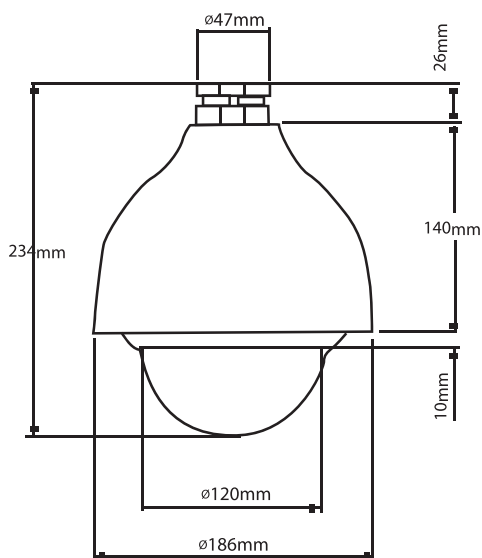

Audio	
Compression	G.711a / G.711u (32kbps) / PCM (128kbps)
Interface	1/1 channel In/Out
Intelligent Function	
IVS (optional)	Tripwire, Intrusion, Abandoned Object Detection, Missing Object Detection
Face Detection	Support
Network	
Ethernet	RJ-45 (10/100Base-T)
Protocol	Pv4/IPv6, HTTP, HTTPS, SSL, TCP/IP, UDP, UPnP, ICMP, IGMP, SNMP, RTSP, RTP, SMTP, NTP, DHCP, DNS, PPPOE, DDNS, FTP, IP Filter, QoS, Bonjour
Compatibility	ONVIF 2.4
Max. User Access	20 users
Smart Phone	iPhone, iPad & Android
Auxiliary Interface	
Alarm	2/1 channel In/Out
General	
Power Supply	AC24V/1.5A ($\pm 10\%$), POE plus (802.3at)
Power Consumption	12W, 22W(Heater on)
Working Environment	-40°C ~ 60°C / Less than 90% RH
Ingress Protection	IP66
Dimensions	Ø186mm×234mm
Weight	2.3Kg

All specifications are subject to change without notice. Copyright © Luxrite Ltd. All rights reserved