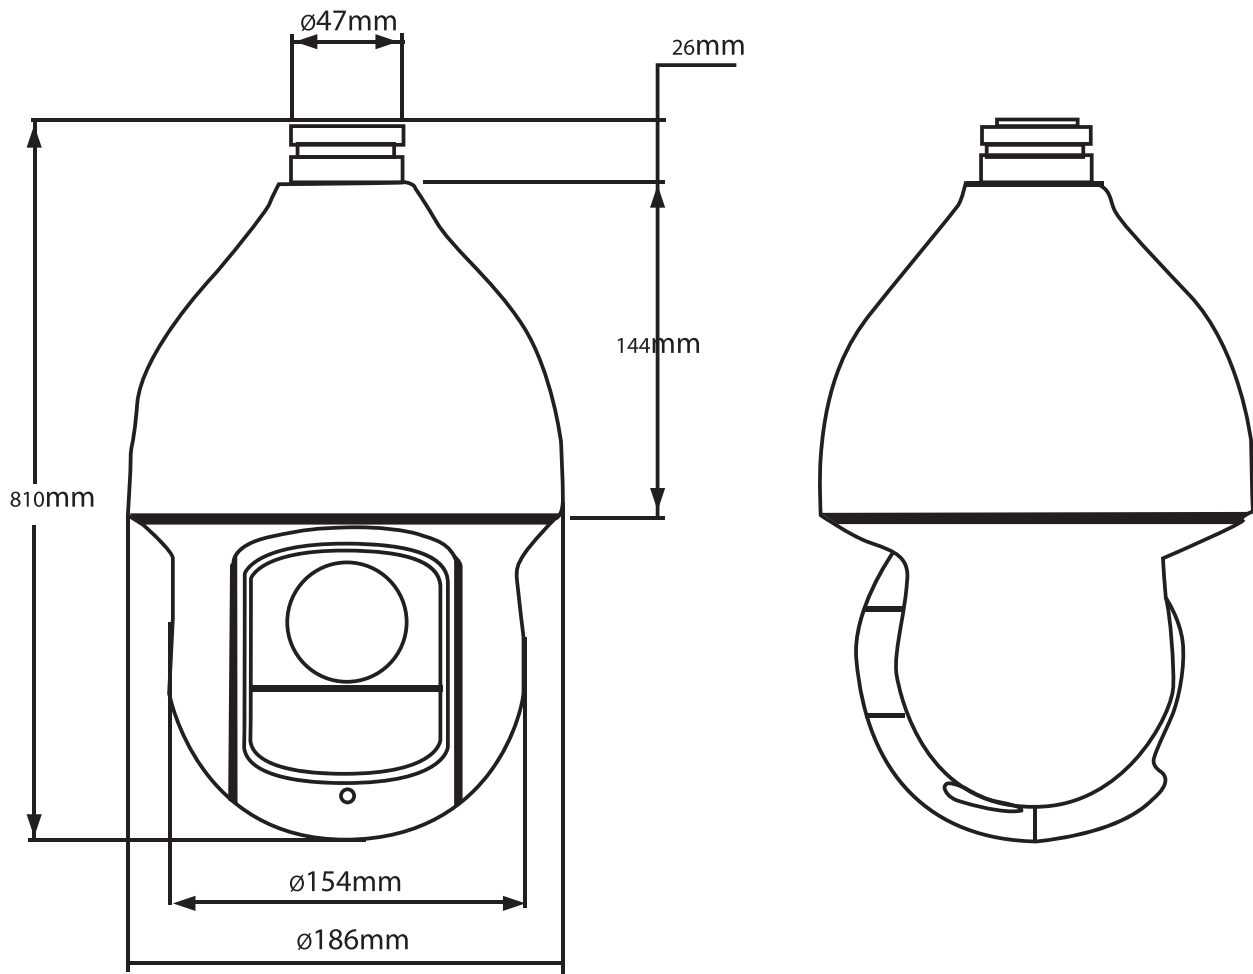

All specifications are subject to change without notice. Copyright © Luxrite Ltd. All rights reserved