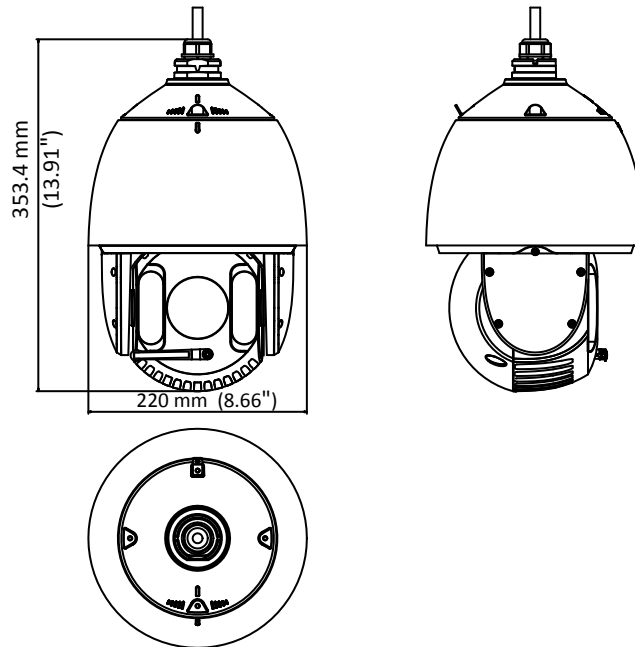

Order Model

DS-2AF7230TI-AW(B)

Dimensions