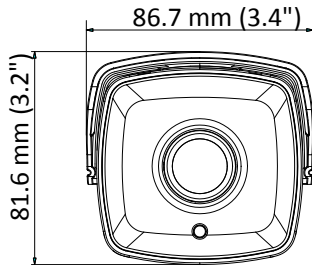

Order Models

DS-2CE16D8T-IT1E

Dimension

Accessory

Distributed by