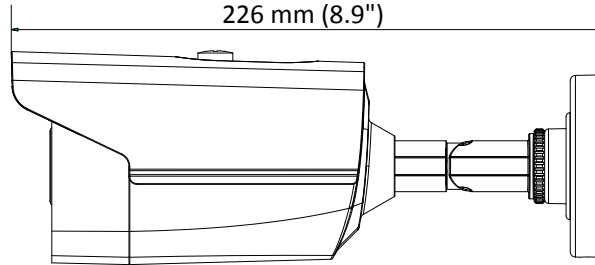

Order Models

DS-2CE16D8T-IT1E

Dimension

Accessory

Distributed by