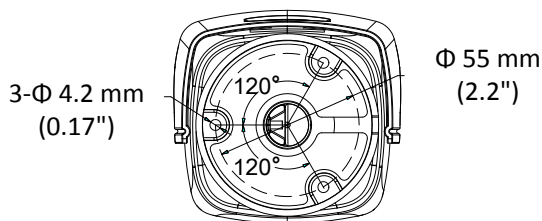

Order Models

DS-2CE16D8T-IT1E

Dimension

Accessory

Distributed by