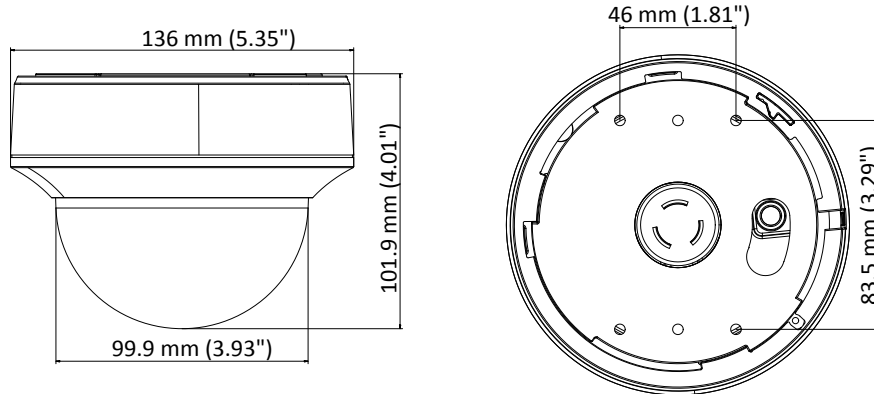

DS-2CE56D8T-ITZE 2 MP Ultra-Low Light VF PoC EXIR Dome Camera

Key Features

- 2 MP high performance COMS
- Ultra-Low Light
- 1920 × 1080 resolution
- Auto focus, 2.8 mm to 12 mm motorized vari-focal lens
- 120 dB true WDR, 3D DNR
- EXIR 2.0, Smart IR, up to 20 m IR distance
- IP50
- PoC.at
- Up the Coax (HIKVISION-C)

Specification

Camera	
Image Sensor	2.0 megapixel progressive scan CMOS
Signal System	PAL/NTSC
Frame Rate	PAL: 1080p@25fps NTSC: 1080p@30fps
Resolution	1920 (H) × 1080 (V)
Min. illumination	Color: 0.005 Lux @ (F1.2, AGC ON), 0 Lux with IR
Shutter Time	PAL: 1/25 s to 1/50, 000 s NTSC: 1/30 s to 1/50, 000 s
Slow Shutter	Max. 16 times
Lens	2.8 mm to 12 mm motorized vari-focal lens
Horizontal Field of View	32.1° to 103°
Lens Mount	Φ14
Day & Night	IR cut filter
Angle Adjustment	Pan: 0° to 340°, Tilt: 0° to 75°, Rotate: 0° to 355°
Synchronization	Internal synchronization
WDR (Wide Dynamic Range)	> 120 dB
Menu	
AGC	Support
Day/Night Mode	Auto/Color/BW (Black and White)
White Balance	ATW/MANUAL
Privacy Mask	ON/OFF, 4 programmable privacy masks
Motion Detection	4 programmable motion areas
Backlight Compensation	WDR/BLC/OFF
3D DNR (Digital Noise Reduction)	Level 1 to 10
Language	English, Chinese
Functions	Brightness, Sharpness, Mirror, Smart IR
Interface	
Video Output	1 HD analog output
General	
Operating Conditions	-40 °C to 60 °C (-40 °F to 140 °F), humidity: 90% or less (non-condensation)
Power Supply	12 VDC ±25%/PoC.at
Power Consumption	Max. 7 W
Ingress Protection	IP50
Material	Plastic
IR Range	Up to 20 m
Communication	Up the coax, Protocol: HIKVISION-C (TVI output)
Dimensions	Φ 136 mm × 102 mm (Φ 5.35" × 4.02")
Weight	Approx. 600 g (1.32 lb.)

Order Models

DS-2CE56D8T-ITZE

Dimension

Accessory

DS-1273ZJ-130B
Wall Mounting Bracket

DS-1275ZJ-SUS
Vertical Pole Mounting Bracket

DS-1271ZJ-130
Pendant Mounting Bracket

DS-1276ZJ-SUS
Corner Mounting Bracket