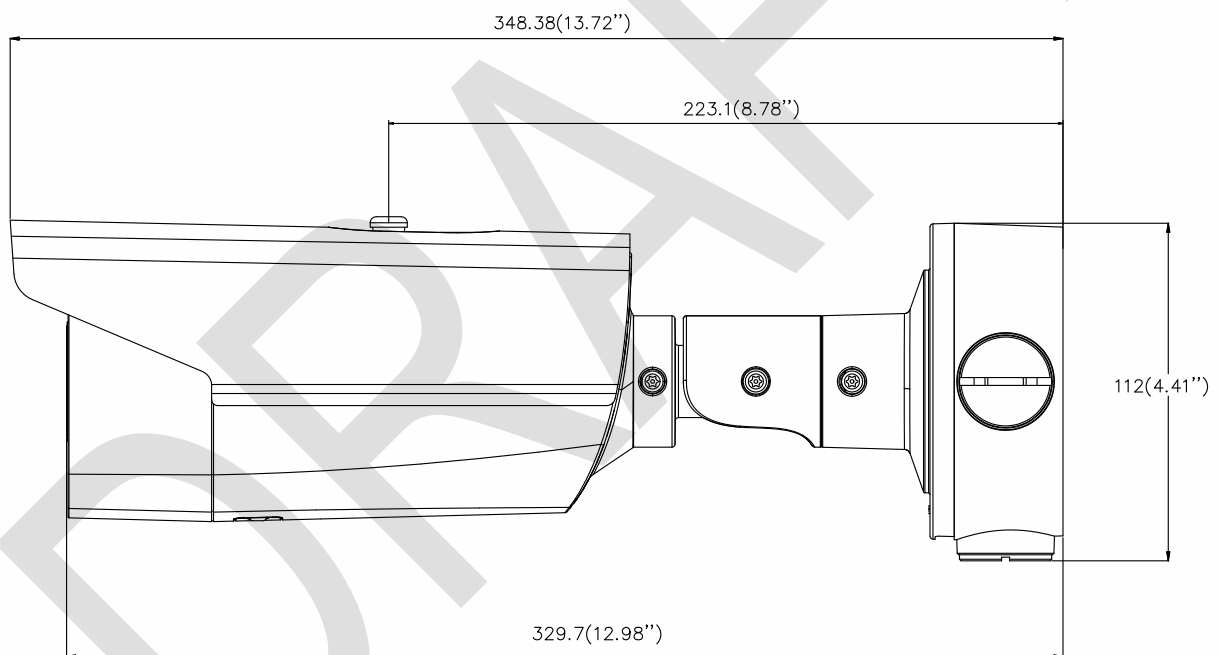

	-IZ(H)S: 12 VDC $\pm$ 20%: Max. 15 W/1.3 A PoE (802.3at, 42.5V-57V), 0.3 A to 0.4 A
Protection Level	IP67 TVS 4000V Lightning Protection, Surge Protection and Voltage Transient Protection
Dimensions	Camera: 348.38 $\times$ 114.18 $\times$ 111.73 mm (13.72" $\times$ 4.5" $\times$ 4.4") With package: 386 $\times$ 156 $\times$ 155 mm (15.2" $\times$ 6.1" $\times$ 6.1")
Weight	Camera: 1740 g (3.8 lb.) With package: 2125 g (4.7 lb.)

## Dimensions

Unit: mm (")

Distributed by

**HIKVISION®****Headquarters**

No.555 Qianmo Road, Binjiang District,  
Hangzhou 310051, China  
T +86-571-8807-5998  
overseasbusiness@hikvision.com

**Hikvision USA**  
T +1-909-895-0400  
sales.usa@hikvision.com