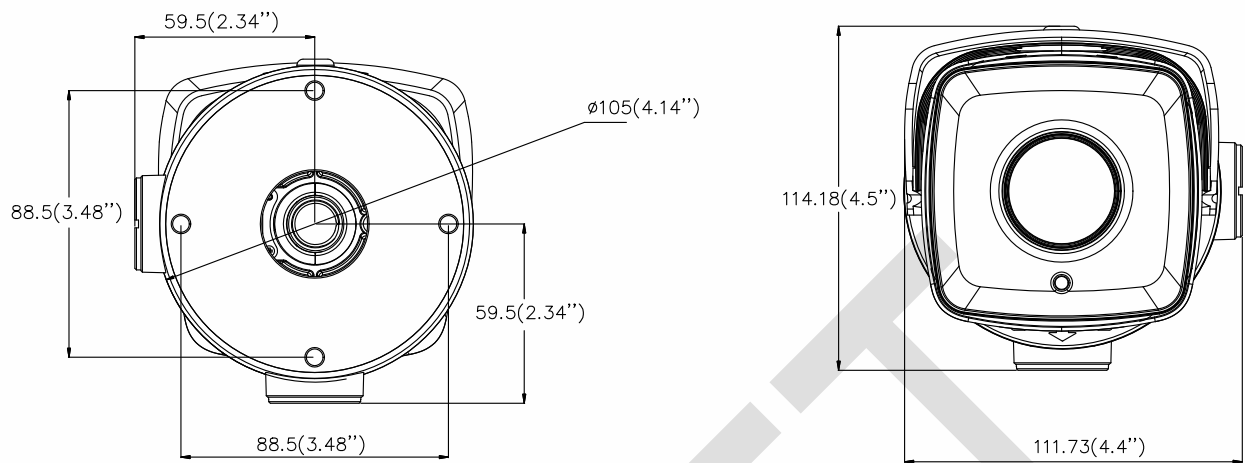

Dimensions

Unit: mm (")