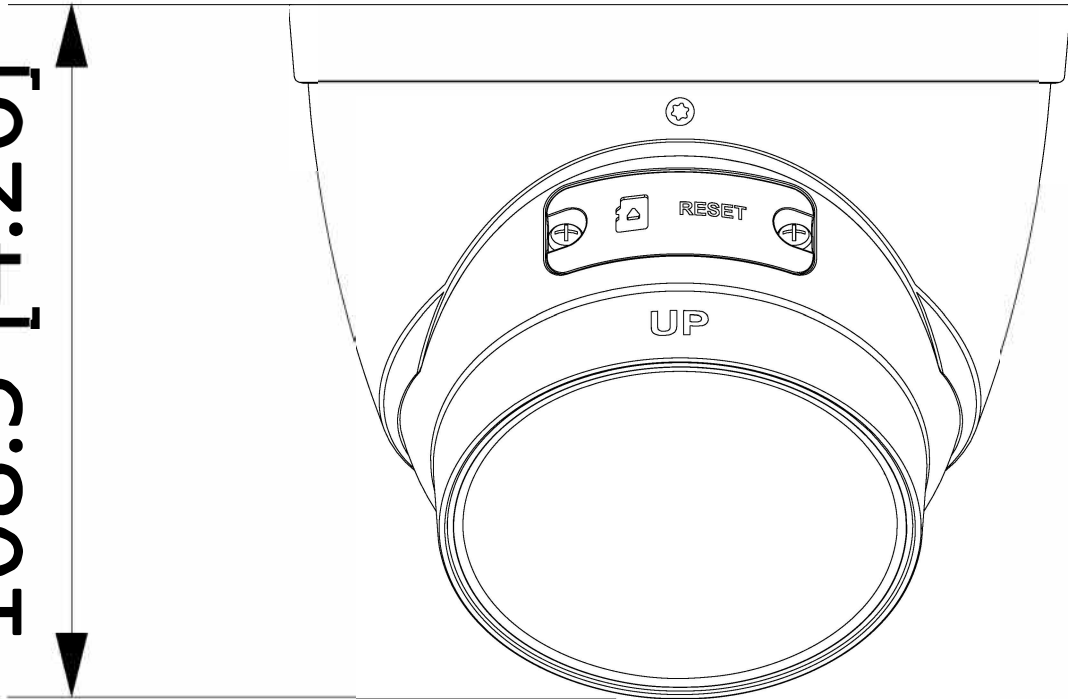

108.3 [4.26]