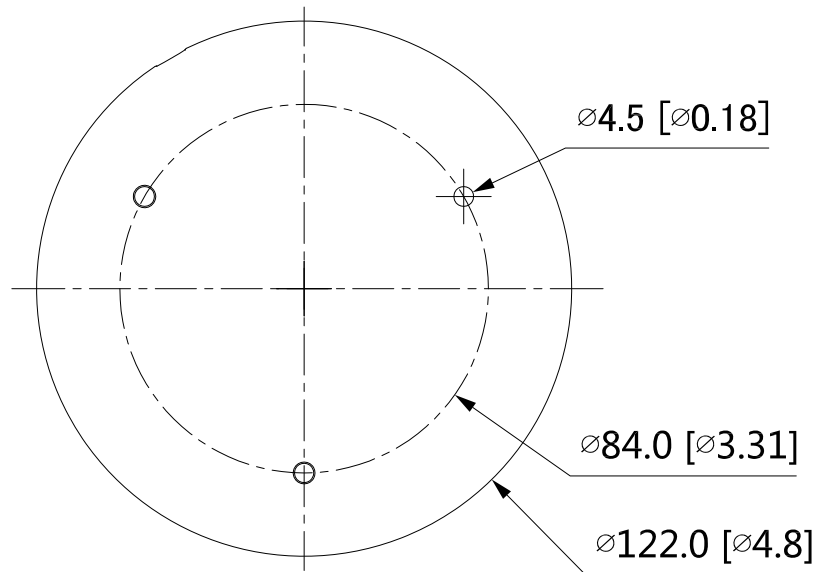

Storage Conditions	-40°C to +60°C (-40°F to +140°F)
Ingress Protection	IP67
Casing	Metal
Dimensions	Φ122.0 mm × 110.9 mm (Φ4.8" × 4.4")
Net Weight	754 g (1.7 lb)
Gross Weight	915 g (2.0 lb)

All specifications are subject to change without notice. Copyright © Luxrite Ltd. All rights reserved