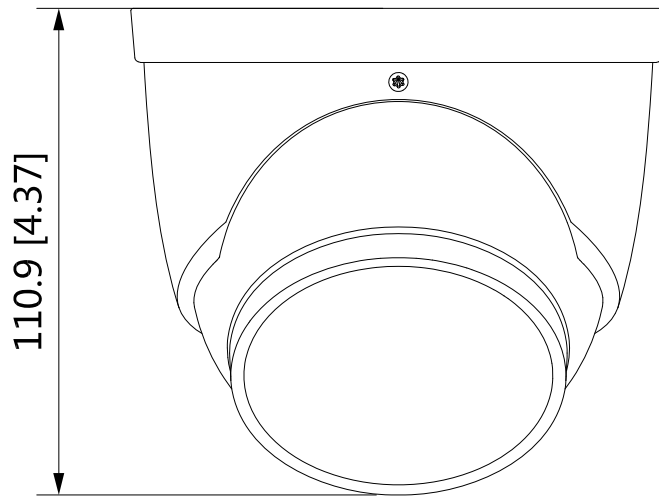

Storage Conditions	-40°C to +60°C (-40°F to +140°F)
Ingress Protection	IP67
Casing	Metal
Dimensions	Φ122.0 mm × 110.9 mm (Φ4.8" × 4.4")
Net Weight	754 g (1.7 lb)
Gross Weight	915 g (2.0 lb)

All specifications are subject to change without notice. Copyright © Luxrite Ltd. All rights reserved