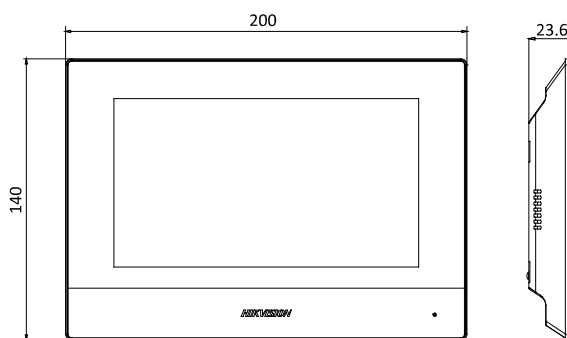

Dimension

Villa Door Station

Network Indoor Station

Network Indoor Station

Unit : mm

Typical Application

Distributed by

**HIKVISION****Headquarters**