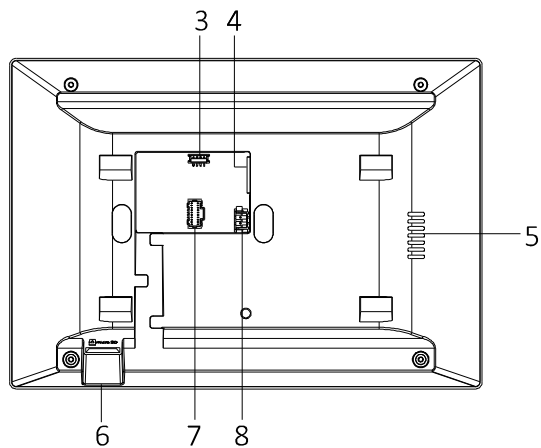

Dimension

Villa Door Station

Network Indoor Station

Network Indoor Station

Unit : mm

Typical Application

Distributed by

**HIKVISION****Headquarters**