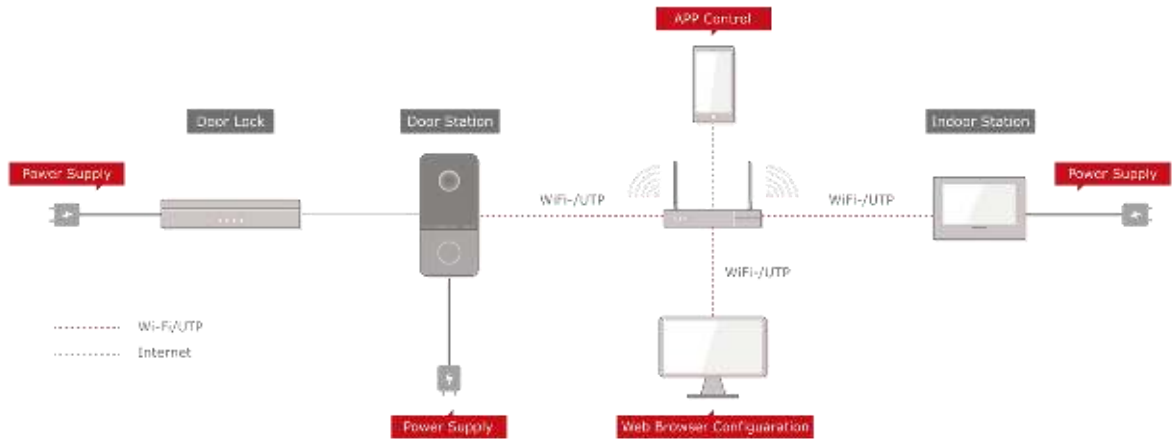

No.	Description	No.	Description
1	Screen	5	Loudspeaker
2	Microphone	6	TF Card Slot
3	Debugging Port	7	Alarm Terminal
4	Network Interface	8	Power Supply

Note: The debugging port is used for debugging only.

Dimension

Villa Door Station

Network Indoor Station

Network Indoor Station

Unit : mm

Typical Application

Distributed by

**HIKVISION****Headquarters**