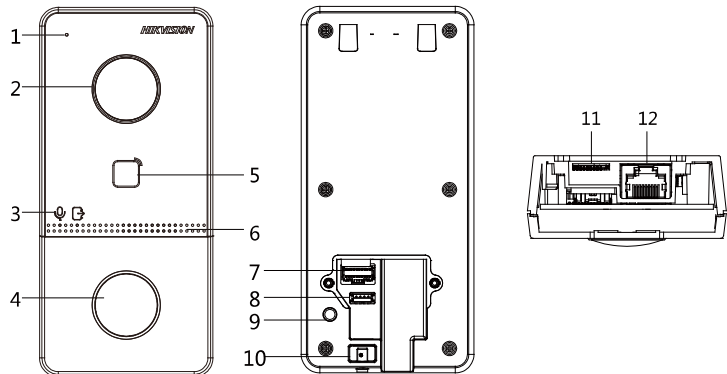

General

Power supply	IEEE802.3af, standard PoE 12 VDC/1 A
Power consumption	≤ 6 W
Working temperature	-10 °C to 55 °C (14 °F to 131 °F)
Working humidity	10% to 90%
Dimensions	200 mm × 140 mm × 15.1 mm (7.9" × 5.5" × 0.6")

Weight

1.599 kg

Available Model

DS-KIS603-P

Physical Interfaces

Villa Door Station

No.	Description	No.	Description
1	Microphone	7	Terminals
2	Camera	8	Debugging Port
3	Indicator	9	TAMPER
4	Button	10	Set Screw
5	Card Reading Area	11	TF Card Slot
6	Loudspeaker	12	Network Interface

No.	Description	No.	Description
1	Screen	5	Loudspeaker
2	Microphone	6	TF Card Slot
3	Debugging Port	7	Alarm Terminal
4	Network Interface	8	Power Supply

Note: The debugging port is used for debugging only.