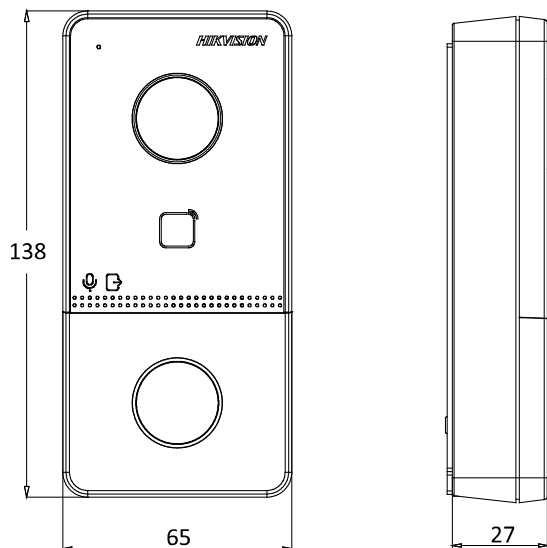

General

Power supply	IEEE802.3af, standard PoE 12 VDC/1 A
Power consumption	≤ 6 W
Working temperature	-10 °C to 55 °C (14 °F to 131 °F)
Working humidity	10% to 90%
Dimensions	200 mm × 140 mm × 15.1 mm (7.9" × 5.5" × 0.6")

Weight

1.599 kg

Available Model

DS-KIS603-P

Physical Interfaces

Villa Door Station

No.	Description	No.	Description
1	Microphone	7	Terminals
2	Camera	8	Debugging Port
3	Indicator	9	TAMPER
4	Button	10	Set Screw
5	Card Reading Area	11	TF Card Slot
6	Loudspeaker	12	Network Interface

No.	Description	No.	Description
1	Screen	5	Loudspeaker
2	Microphone	6	TF Card Slot
3	Debugging Port	7	Alarm Terminal
4	Network Interface	8	Power Supply

Note: The debugging port is used for debugging only.

Dimension

Villa Door Station

Network Indoor Station

Network Indoor Station

Unit : mm

Typical Application

Distributed by

**HIKVISION****Headquarters**