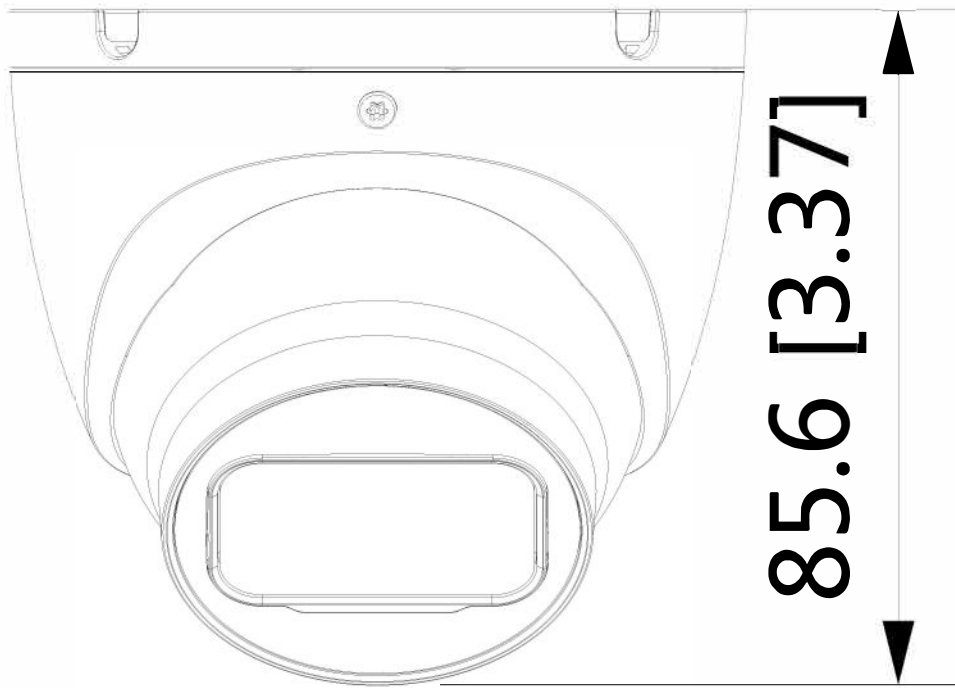

mm[inch]

$\varnothing 94$ [$\varnothing 3.7$]

$\varnothing 68.5$ [$\varnothing 2.7$]

$\varnothing 4.5$ [$\varnothing 0.18$]