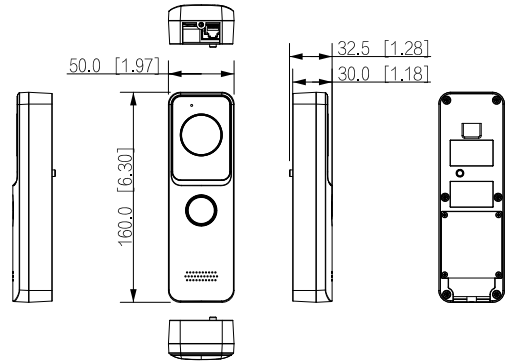

#### Performance

Card Reading Distance	0 cm–3 cm (0"–1.18")
-----------------------	----------------------

Issue Card Locally	Yes
Casing	PC+ABS
Capacity	
Card Capacity	3000
Port	
Exit Button	1
Door Status Detection	1
Lock Control	1
Network Port	1 x RJ-45 10/100 Mbps Ethernet port
Alarm	
Tamper Alarm	Yes
General	
Appearance color	Light grey
Power Supply	12–33 VDC, 1 A ; Standard PoE
Power Adapter	Optional
Installation	Surface Mount
Certifications	CE; FCC
Accessory	Included: Alarm power ribbon cable, rain cover
Product Dimensions	160 mm × 50 mm × 30 mm (6.30" × 1.97" × 1.18")
Protection	IP65
Operating Temperature	–40 °C to +60 °C (–40 °F to +140 °F)
Operating Humidity	10%–90% (RH), non-condensing
Operating Altitude	0 m–3,000 m (0 ft–9,842.51 ft)
Power Consumption	≤ 3.5 W (standby), ≤ 6 W (working)
Gross Weight	0.4 kg (0.88 lb)
Net Weight	0.18 kg (0.40 lb)

### Dimensions (mm[inch])