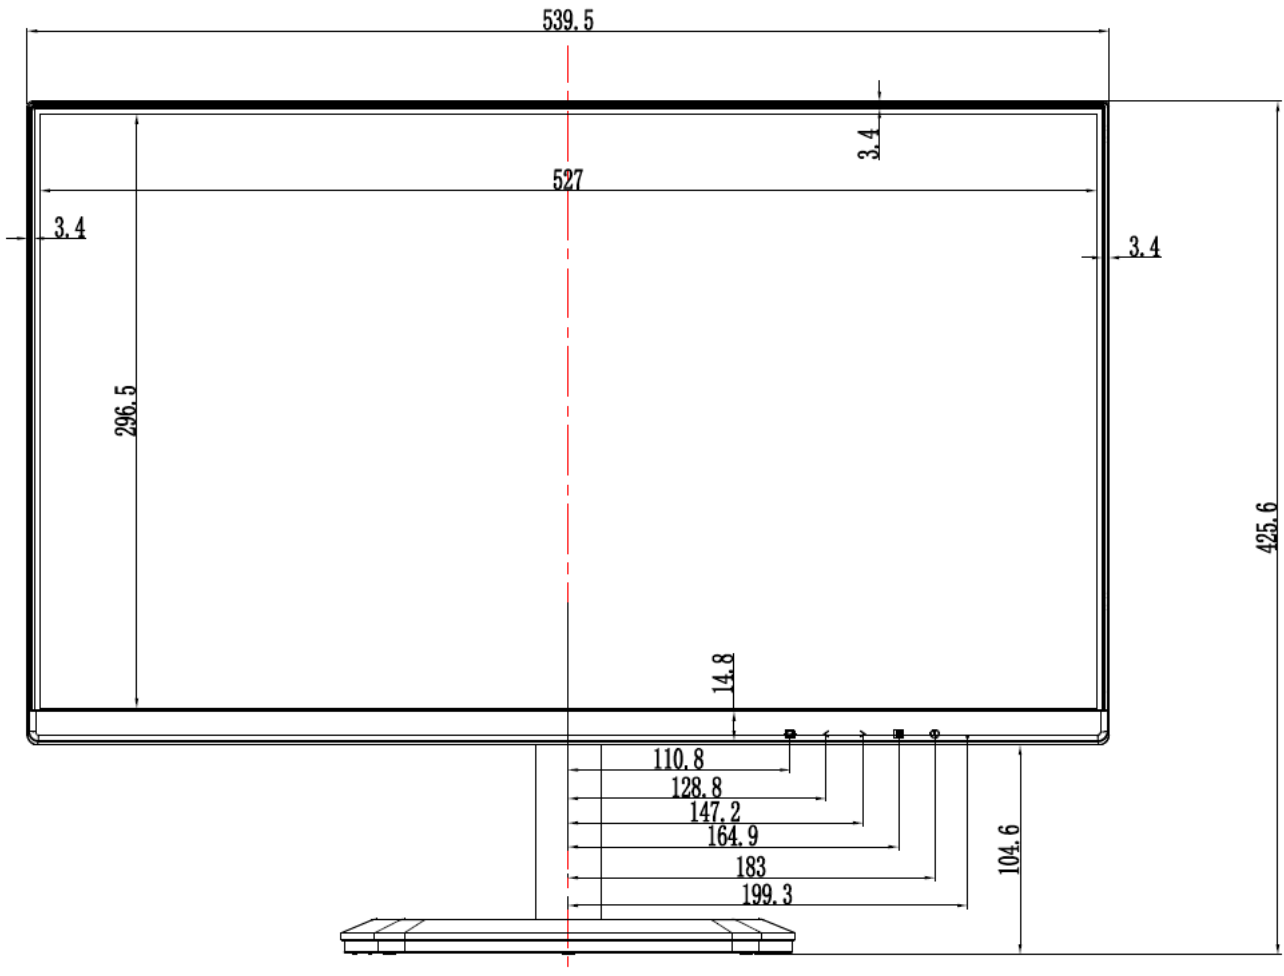

▪ Specification

Model		DS-D5024FN-B
Display	Screen Size	23.8 inch
	Active Display Area	527.04 mm (H) × 296.46 mm (V)
	Resolution	1920 × 1080 @60hz
	Backlight	E-LED
	Pixel Pitch	0.2745 mm (H) x 0.2745 mm (V)
	Brightness	250 cd/m ²
	Viewing Angle	178° (H) / 178°(V)
	Color Depth	8 bit
	Contrast Ratio	3000 : 1
	Response Time	6.5 ms
	Refresh Rate	60 Hz
	Haze	25 %
	Reliability	7 × 24 H
	Color Gamut	72 %
Interface	Video & Audio Input	HDMI × 1, VGA × 1
	Video & Audio Output	Audio Out × 1
	Data Transmission Interface	NA
	Control Interface	NA
Power	Power Supply	19 VDC 1.31 A
	Power Consumption	≤ 23 W
	Standby Consumption	≤ 0.3 W
Working Environment	Working Temperature	0 °C to 40 °C
	Working Humidity	20 % to 80 % RH (Non-Condensing)
	Storage Temperature	-20 °C to 60 °C
	Storage Humidity	20 % to 80 % RH (Non-Condensing)
General	Casing Material	Plastic
	VESA	100 mm × 100 mm, 4-M4 × 10 screw holes
	Bezel Width	2.5mm (top), 2mm (left/right), 17.3mm (bottom)
	Product Dimensions (W × H × D)	Without stand: 539.5 mm × 320.9 mm × 37.6 mm (21.24'' × 12.63'' × 1.48'') With stand: 539.5 mm × 425.6 mm × 174.6 mm (21.24'' × 16.76'' × 6.87'')
	Package Dimensions (W × H × D)	602 mm × 490 mm × 116 mm (23.70'' × 19.29'' × 4.57'')
	Net Weight	2.97 ± 0.5 kg (6.55 ± 1.10 lb.)
	Gross Weight	4.02 ± 0.5 kg (8.86 ± 1.10 lb.)
	Packing List	Power adapter × 1, power cable × 1, base bracket × 1, HDMI 1.5 m × 1, user manual × 1
	Remarks	*The base is included by default. *The product appearance and parameters in this specification may vary from your actual device. Please consult our local sales staff for further information.

▪ **Available Model**

DS-D5024FN-B

▪ **Physical Interface**

Interface	Description
HDMI	HDMI Input
D-SUB	VGA Input
Ω	3.5 mm Audio Output
DC 12V	12 VDC Input

▪ **Dimension**

Distributed by

HIKVISION®

Headquarters