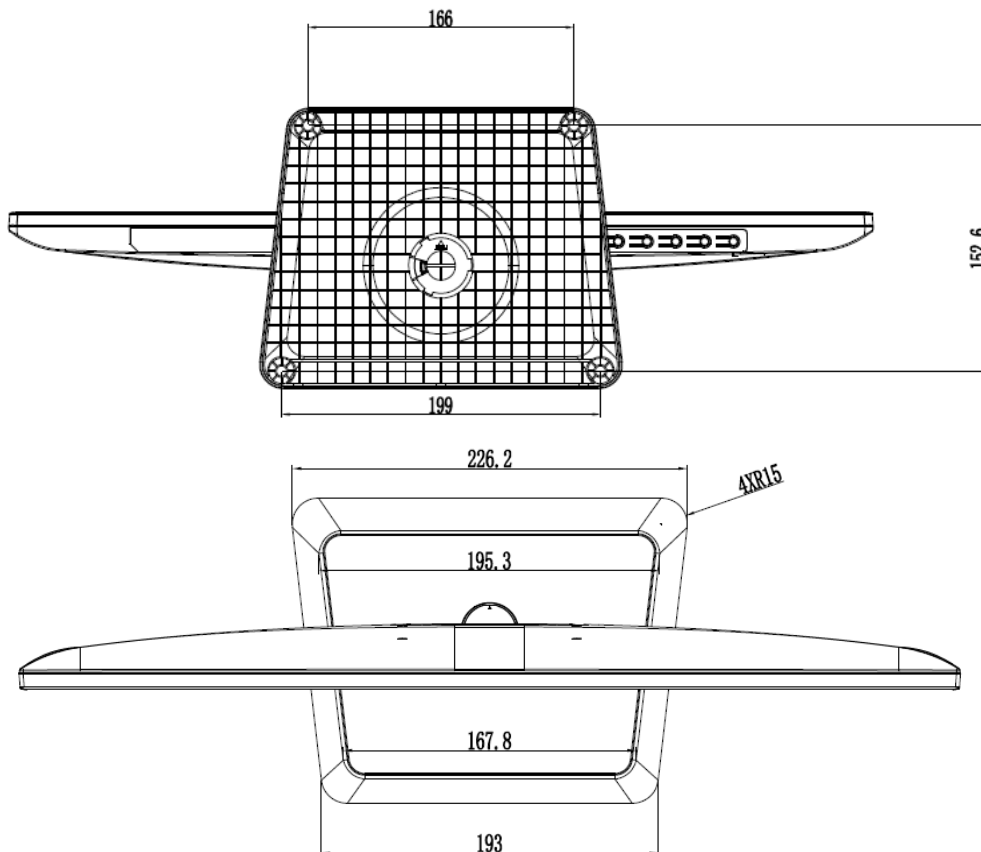

▪ Specification

Model		DS-D5024FN-B
Display	Screen Size	23.8 inch
	Active Display Area	527.04 mm (H) × 296.46 mm (V)
	Resolution	1920 × 1080 @60hz
	Backlight	E-LED
	Pixel Pitch	0.2745 mm (H) x 0.2745 mm (V)
	Brightness	250 cd/m ²
	Viewing Angle	178° (H) / 178°(V)
	Color Depth	8 bit
	Contrast Ratio	3000 : 1
	Response Time	6.5 ms
	Refresh Rate	60 Hz
	Haze	25 %
	Reliability	7 × 24 H
	Color Gamut	72 %
Interface	Video & Audio Input	HDMI × 1, VGA × 1
	Video & Audio Output	Audio Out × 1
	Data Transmission Interface	NA
	Control Interface	NA
Power	Power Supply	19 VDC 1.31 A
	Power Consumption	≤ 23 W
	Standby Consumption	≤ 0.3 W
Working Environment	Working Temperature	0 °C to 40 °C
	Working Humidity	20 % to 80 % RH (Non-Condensing)
	Storage Temperature	-20 °C to 60 °C
	Storage Humidity	20 % to 80 % RH (Non-Condensing)
General	Casing Material	Plastic
	VESA	100 mm × 100 mm, 4-M4 × 10 screw holes
	Bezel Width	2.5mm (top), 2mm (left/right), 17.3mm (bottom)
	Product Dimensions (W × H × D)	Without stand: 539.5 mm × 320.9 mm × 37.6 mm (21.24'' × 12.63'' × 1.48'') With stand: 539.5 mm × 425.6 mm × 174.6 mm (21.24'' × 16.76'' × 6.87'')
	Package Dimensions (W × H × D)	602 mm × 490 mm × 116 mm (23.70'' × 19.29'' × 4.57'')
	Net Weight	2.97 ± 0.5 kg (6.55 ± 1.10 lb.)
	Gross Weight	4.02 ± 0.5 kg (8.86 ± 1.10 lb.)
	Packing List	Power adapter × 1, power cable × 1, base bracket × 1, HDMI 1.5 m × 1, user manual × 1
	Remarks	*The base is included by default. *The product appearance and parameters in this specification may vary from your actual device. Please consult our local sales staff for further information.

▪ **Available Model**

DS-D5024FN-B

▪ **Physical Interface**

Interface	Description
HDMI	HDMI Input
D-SUB	VGA Input
Ω	3.5 mm Audio Output
DC 12V	12 VDC Input

▪ **Dimension**

Distributed by

HIKVISION®

Headquarters