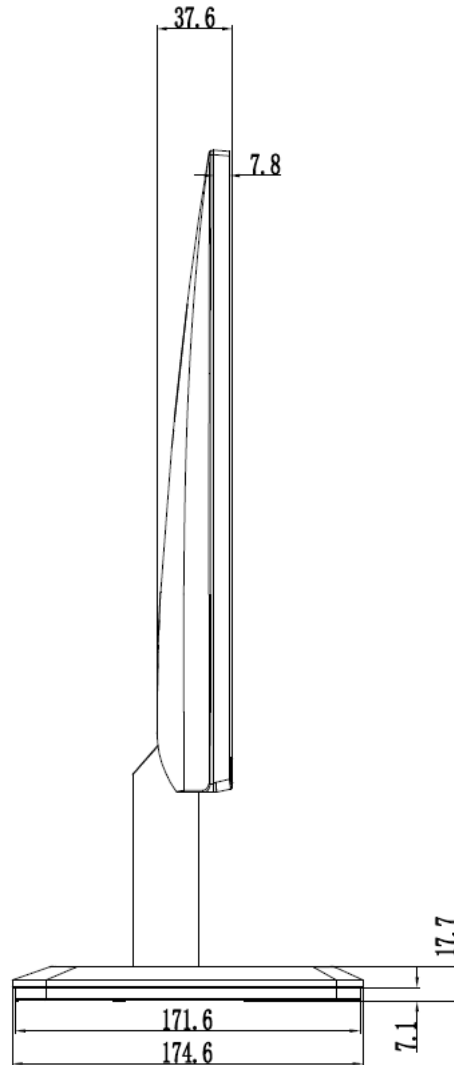

▪ Specification

Model		DS-D5024FN-B
Display	Screen Size	23.8 inch
	Active Display Area	527.04 mm (H) × 296.46 mm (V)
	Resolution	1920 × 1080 @60hz
	Backlight	E-LED
	Pixel Pitch	0.2745 mm (H) x 0.2745 mm (V)
	Brightness	250 cd/m ²
	Viewing Angle	178° (H) / 178°(V)
	Color Depth	8 bit
	Contrast Ratio	3000 : 1
	Response Time	6.5 ms
	Refresh Rate	60 Hz
	Haze	25 %
	Reliability	7 × 24 H
	Color Gamut	72 %
Interface	Video & Audio Input	HDMI × 1, VGA × 1
	Video & Audio Output	Audio Out × 1
	Data Transmission Interface	NA
	Control Interface	NA
Power	Power Supply	19 VDC 1.31 A
	Power Consumption	≤ 23 W
	Standby Consumption	≤ 0.3 W
Working Environment	Working Temperature	0 °C to 40 °C
	Working Humidity	20 % to 80 % RH (Non-Condensing)
	Storage Temperature	-20 °C to 60 °C
	Storage Humidity	20 % to 80 % RH (Non-Condensing)
General	Casing Material	Plastic
	VESA	100 mm × 100 mm, 4-M4 × 10 screw holes
	Bezel Width	2.5mm (top), 2mm (left/right), 17.3mm (bottom)
	Product Dimensions (W × H × D)	Without stand: 539.5 mm × 320.9 mm × 37.6 mm (21.24'' × 12.63'' × 1.48'') With stand: 539.5 mm × 425.6 mm × 174.6 mm (21.24'' × 16.76'' × 6.87'')
	Package Dimensions (W × H × D)	602 mm × 490 mm × 116 mm (23.70'' × 19.29'' × 4.57'')
	Net Weight	2.97 ± 0.5 kg (6.55 ± 1.10 lb.)
	Gross Weight	4.02 ± 0.5 kg (8.86 ± 1.10 lb.)
	Packing List	Power adapter × 1, power cable × 1, base bracket × 1, HDMI 1.5 m × 1, user manual × 1
	Remarks	*The base is included by default. *The product appearance and parameters in this specification may vary from your actual device. Please consult our local sales staff for further information.

▪ **Available Model**

DS-D5024FN-B

▪ **Physical Interface**

Interface	Description
HDMI	HDMI Input
D-SUB	VGA Input
Ω	3.5 mm Audio Output
DC 12V	12 VDC Input

▪ **Dimension**

Distributed by

HIKVISION®

Headquarters