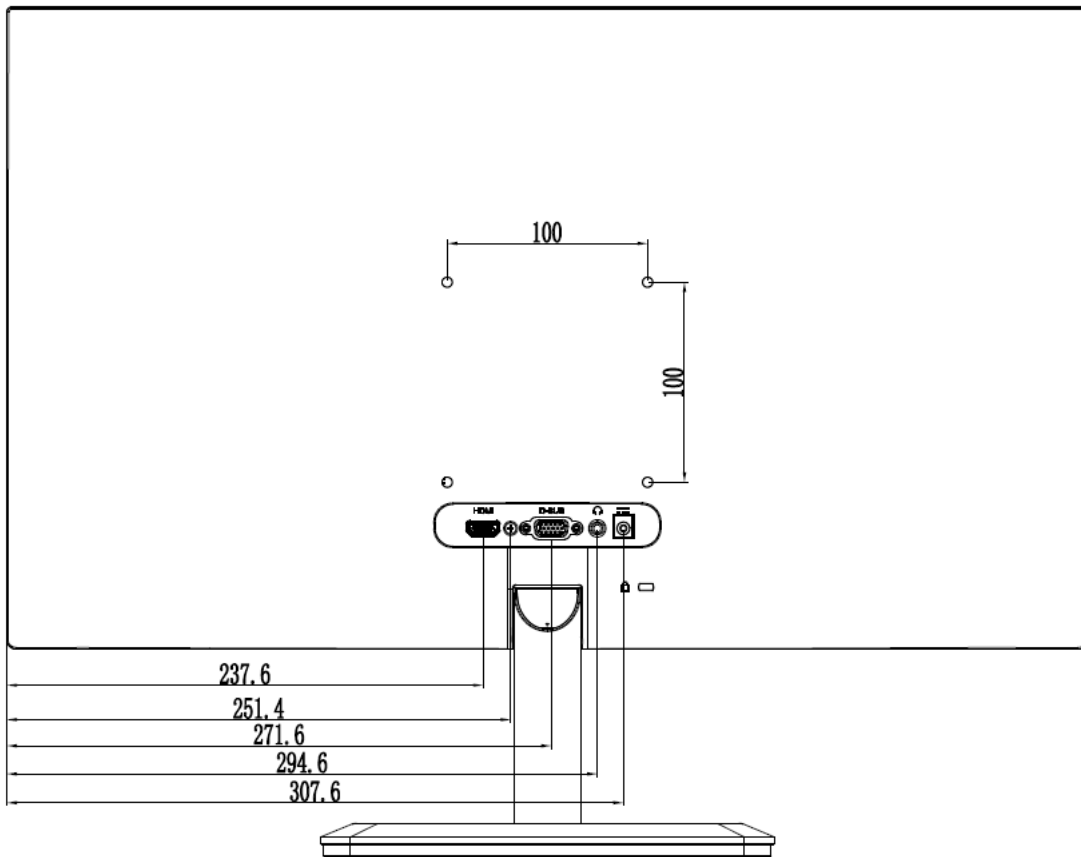

▪ Specification

Model		DS-D5024FN-B
Display	Screen Size	23.8 inch
	Active Display Area	527.04 mm (H) × 296.46 mm (V)
	Resolution	1920 × 1080 @60hz
	Backlight	E-LED
	Pixel Pitch	0.2745 mm (H) x 0.2745 mm (V)
	Brightness	250 cd/m ²
	Viewing Angle	178° (H) / 178°(V)
	Color Depth	8 bit
	Contrast Ratio	3000 : 1
	Response Time	6.5 ms
	Refresh Rate	60 Hz
	Haze	25 %
	Reliability	7 × 24 H
	Color Gamut	72 %
Interface	Video & Audio Input	HDMI × 1, VGA × 1
	Video & Audio Output	Audio Out × 1
	Data Transmission Interface	NA
	Control Interface	NA
Power	Power Supply	19 VDC 1.31 A
	Power Consumption	≤ 23 W
	Standby Consumption	≤ 0.3 W
Working Environment	Working Temperature	0 °C to 40 °C
	Working Humidity	20 % to 80 % RH (Non-Condensing)
	Storage Temperature	-20 °C to 60 °C
	Storage Humidity	20 % to 80 % RH (Non-Condensing)
General	Casing Material	Plastic
	VESA	100 mm × 100 mm, 4-M4 × 10 screw holes
	Bezel Width	2.5mm (top), 2mm (left/right), 17.3mm (bottom)
	Product Dimensions (W × H × D)	Without stand: 539.5 mm × 320.9 mm × 37.6 mm (21.24'' × 12.63'' × 1.48'') With stand: 539.5 mm × 425.6 mm × 174.6 mm (21.24'' × 16.76'' × 6.87'')
	Package Dimensions (W × H × D)	602 mm × 490 mm × 116 mm (23.70'' × 19.29'' × 4.57'')
	Net Weight	2.97 ± 0.5 kg (6.55 ± 1.10 lb.)
	Gross Weight	4.02 ± 0.5 kg (8.86 ± 1.10 lb.)
	Packing List	Power adapter × 1, power cable × 1, base bracket × 1, HDMI 1.5 m × 1, user manual × 1
	Remarks	*The base is included by default. *The product appearance and parameters in this specification may vary from your actual device. Please consult our local sales staff for further information.

▪ **Available Model**

DS-D5024FN-B

▪ **Physical Interface**

Interface	Description
HDMI	HDMI Input
D-SUB	VGA Input
Ω	3.5 mm Audio Output
DC 12V	12 VDC Input

▪ **Dimension**

Distributed by

HIKVISION®

Headquarters