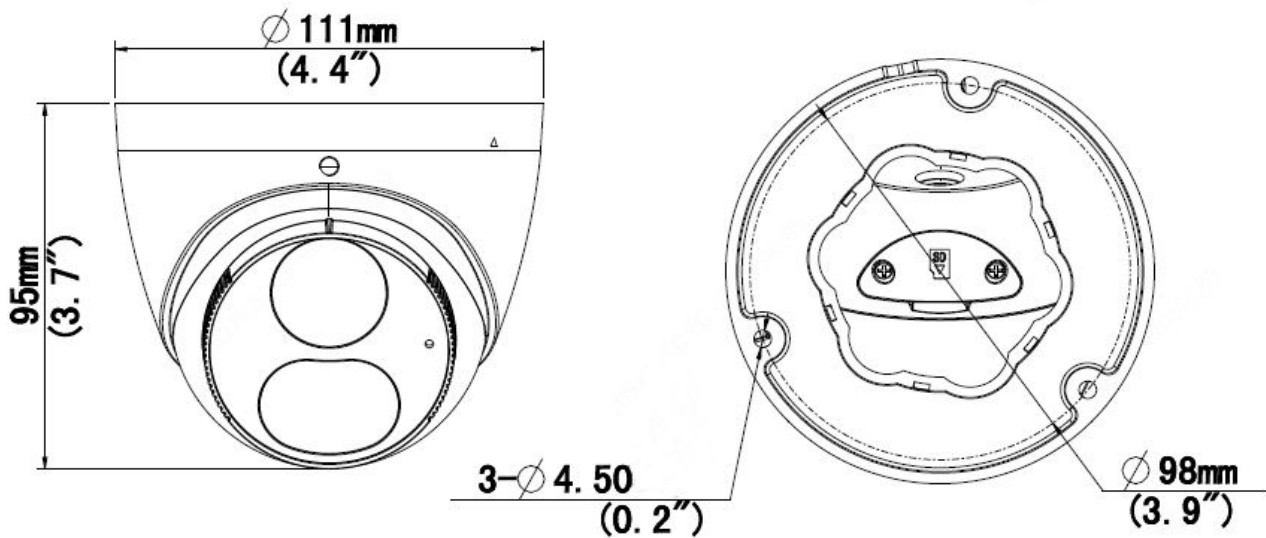

UL (UL 62368-1, 2nd Ed., Issue Date: 2014-12-01)
Environment	CE-RoHS (2011/65/EU;(EU)2015/863); WEEE (2012/19/EU); Reach (Regulation (EC) No 1907/2006)
Protection	IP67 (IEC 60529:1989+AMD1:1999+AMD2:2013)
General	
Power	DC 12V±25%, PoE (IEEE 802.3af)
	Power consumption: Max 7.5W
Power Interface	Ø 5.5mm coaxial power plug
Dimensions (Ø x H)	Φ111 x 95mm (Φ4.4" x 3.7")
Weight	0.43kg (0.948lb)
Material	Metal + Plastic
Working Environment	-30°C ~ 55°C (-22°F ~ 131°F), Humidity: ≤95% RH (non-condensing)
Storage Environment	-30°C ~ 55°C (-22°F ~ 131°F), Humidity: ≤95% RH (non-condensing)
Surge Protection	4KV
Reset Button	N/A

Dimensions