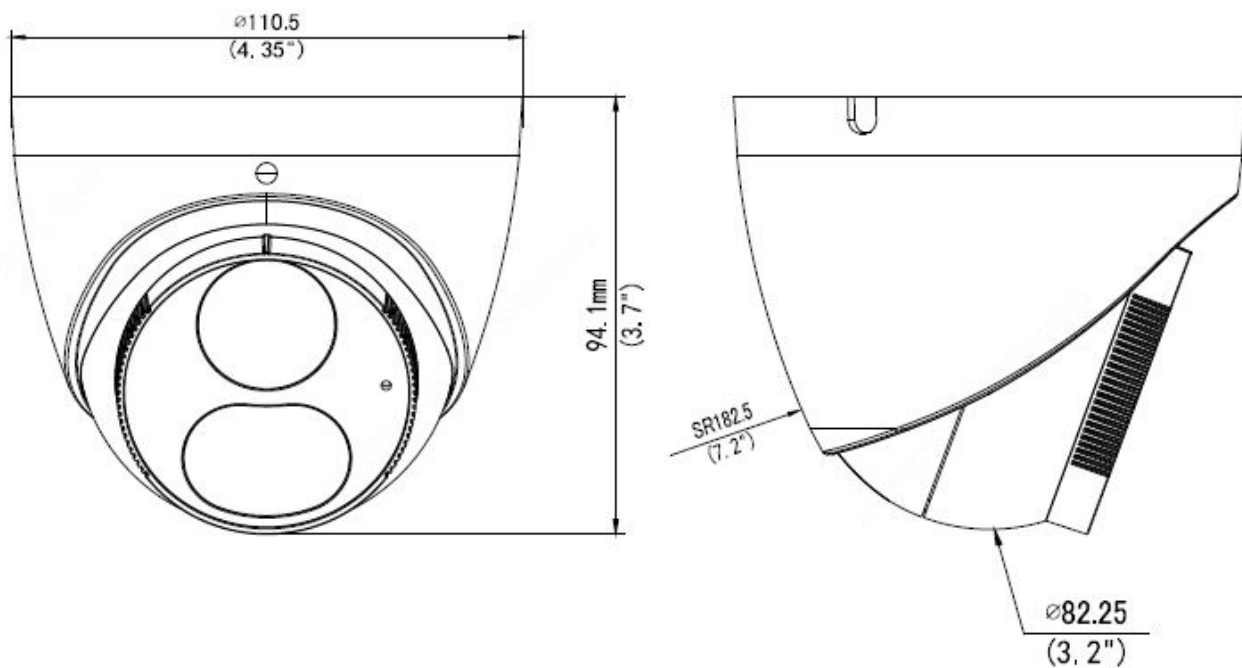

UL 62368-1
Environment	CE-ROHS (2011/65/EU;(EU)2015/863); WEEE (2012/19/EU); REACH (Regulation (EC) No 1907/2006)
Protection	Ingression protection: IP67 (IEC 60529-2013)
General	
Power	DC 12V±25%, PoE (IEEE 802.3af)
	Power consumption: Max 7.5W
Power Interface	Ø 5.5mm coaxial power plug
Dimensions (Ø x H)	Ø110.5 x 94.1mm (Ø4.4" x 3.7")
Weight	0.44kg (0.97lb)
Material	metal
Working Environment	-30°C ~ 60°C (-22°F ~ 140°F), Humidity: ≤95% RH (non-condensing)
Storage Environment	-30°C ~ 60°C (-22°F ~ 140°F), Humidity: ≤95% RH (non-condensing)
surge protection	4KV
Reset Button	N/A

Dimensions