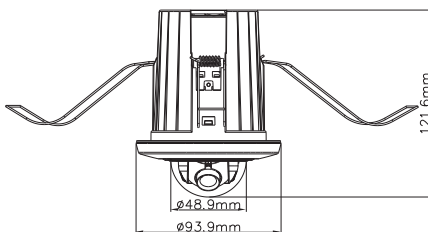

Dimensions

Camera	
Image Sensor	1/3" progressive scan CMOS
Min. Illumination	0.01 lux @ f/1.2, AGC on
Shutter Speed	1/3 s to 1/100,000 s
Lens Type	4 mm fixed lens (2.8 mm, 6 mm lens optional)
Angle of View	4 mm: 85°, 2.8 mm: 106°, 6 mm: 52°
Lens Mount	M12
Day/Night	Electronic
DNR	3D Digital Noise Reduction
WDR	Digital WDR
Compression Standard	
Video Compression	H.264/MJPEG
H.264 Type	Baseline Profile/Main Profile
Video Bit Rate	32 Kbps to 8 Mbps
Dual Streams	Supported
Image	
Max. Resolution	1920 x 1080
Frame Rate	50 Hz: 25 fps (1920 x 1080, 1280 x 960, 1280 x 720) 60 Hz: 30 fps (1920 x 1080, 1280 x 960, 1280 x 720)
Image Settings	Rotate mode, saturation, brightness, contrast, sharpness adjustable by client software or Web browser
BLC	Supported, zone configurable
ROI Codec	Supported
Network	
Network Storage	NAS (supports NFS,SMB/CIFS), ANR
Alarm Trigger	Motion detection, tampering alarm, network disconnect, IP address conflict, storage exception
Protocols	TCP/IP, UDP, ICMP, HTTP, HTTPS, FTP, DHCP, DNS, DDNS, RTP, RTSP, RTCP, PPPoE, NTP, UPnP, SMTP, SNMP, IGMP, 802.1X, QoS, IPv6, Bonjour
General	One-key reset, flash-prevention, dual stream, heartbeat, mirror, password protection, privacy mask, watermark, IP address filtering, anonymous access
Standard	ONVIF (PROFILE S, PROFILE G), PSIA, CGI, ISAPI
D/N Switch	Auto/schedule/triggered by alarm in
Interface	
Communication Interface	1 RJ-45 10M/100M Ethernet port
On-Board Storage	Built-in microSD/SDHC/SDXC slot, up to 128 GB
General	
Operating Conditions	-10° C to 40° C (-14° F to 104° F), humidity 95% or less (non-condensing)
Power	12 VDC ±10%, PoE(802.3af)
Power Consumption	Maximum 4.2 W
Dimensions	Φ93.9 mm × 121.6 mm
Weight	200 g

Accessories

Order Model

DS-2CD2E20F