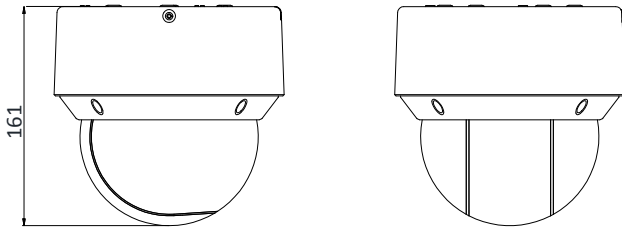

Order Model

DS-2DE4A220IW-DE, 12 VDC & PoE+ (802.3at, class4)

Dimensions

Unit: mm