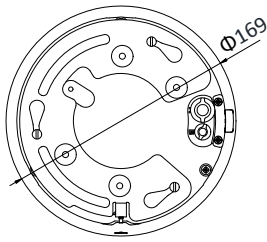

Order Model

DS-2DE4A220IW-DE, 12 VDC & PoE+ (802.3at, class4)

Dimensions

Unit: mm