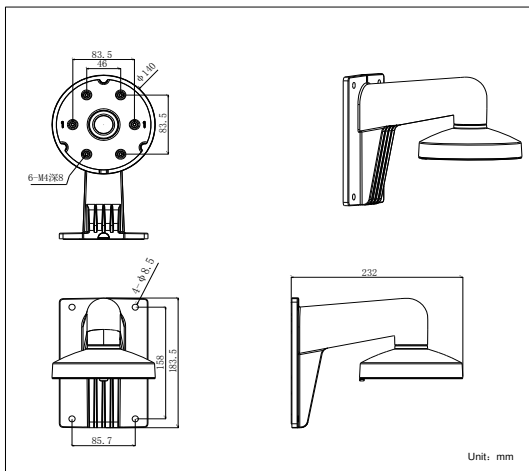

DS-1273ZJ-140

DS-2CC51xxP(N) Wall Mounting Bracket for Dome Camera

Features:

- Aluminum alloy material with surface spray treatment
- The outlet hole makes the feature looks better
- Better water proof design
- Convenient installation coordinating with lower bowl

Dimension:

Order Model:

DS-1273ZJ-140

Parameter:

Model	DS-1273ZJ-140
Parameters	DS-2CC51xxP(N) Wall Mounting Bracket for Dome Camera
Appearance	Hikvision White
Range of Application	Suitable for DS-2CC51xxP(N) dome camera wall mounting
Material	Aluminum Alloy
Dimension	Φ 140 mm × 183.5 mm × 232 mm (Φ5.51" × 7.22" × 9.13")
Weight	Approx. 703 g (1.55 lb.)

Notice:

- The bracket is for DS-2CC51xxP(N)-VF dome camera
- Pay attention to the color matching when select bracket
- The bracket should be installed on flat wall
- The wall must be capable of supporting over 3 times as much as the total weight of the camera and the mount
- The maximum load capacity of the bracket is 4.5KG