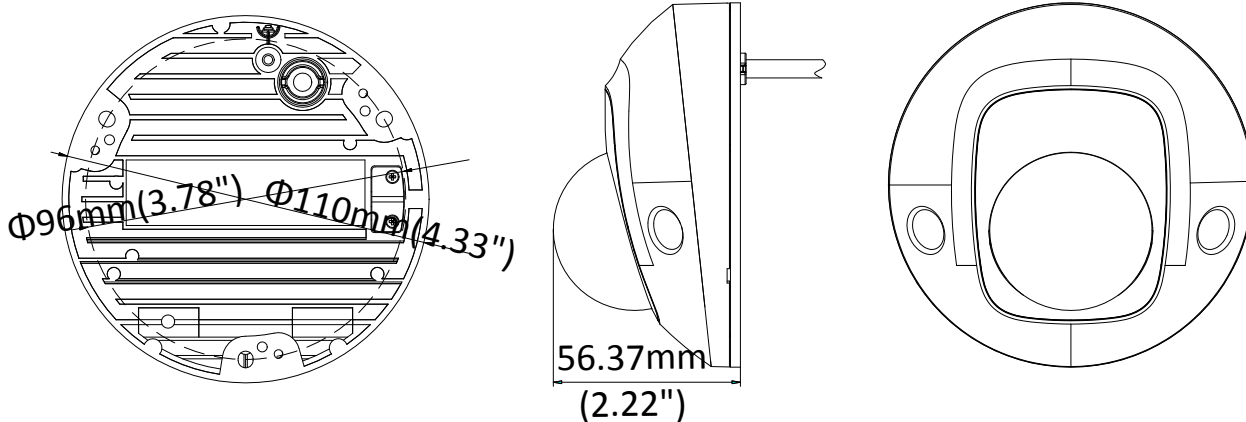

Available Models:

DS-2CD2535FWD-I, DS-2CD2535FWD-IS, DS-2CD2535FWD-IW, DS-2CD2535FWD-IWS

Dimensions

Accessories

Distributed by