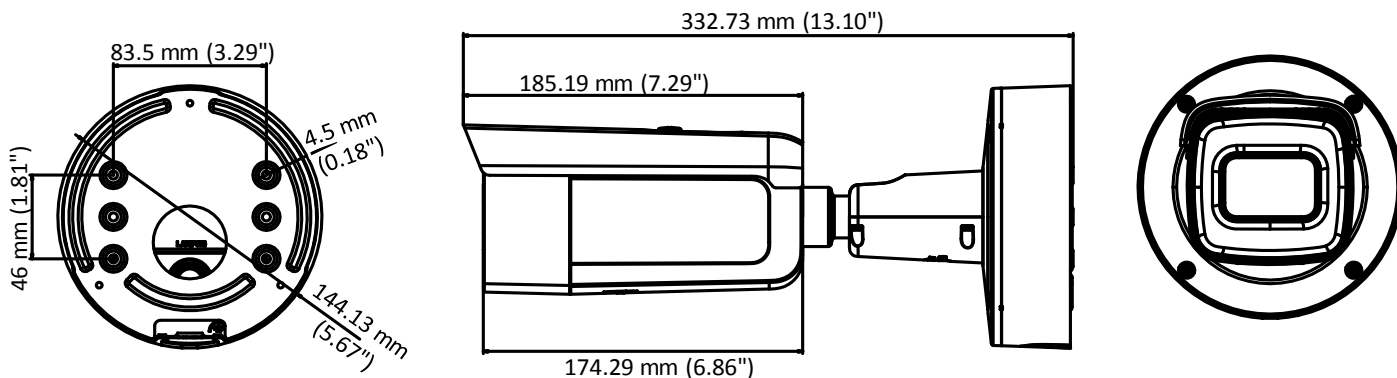

Available Model:

DS-2CD2635FWD-IZS

Dimensions