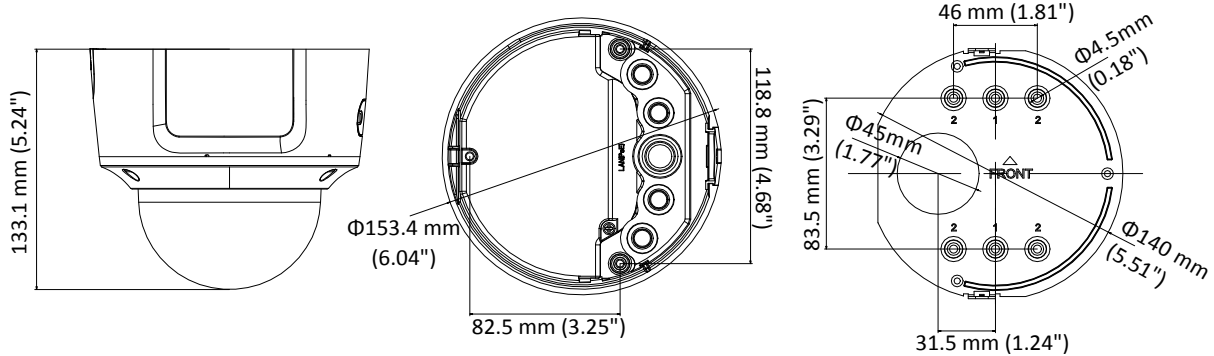

Available Model:

DS-2CD2755FWD-IZS

Dimensions

Accessories

Distributed by