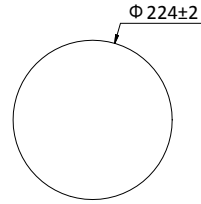

In-ceiling