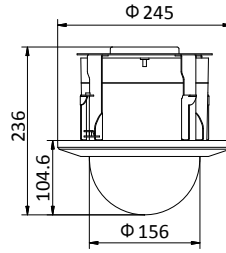

In-ceiling