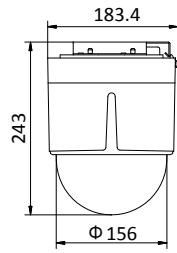

Order Model

DS-2DE5220W-AE, PoE+ (802.3at, class4), 24 VAC, Outdoor, IP66, IK10

DS-2DE5220W-AE3, PoE+ (802.3at, class4), 24 VAC, Indoor

Note:

Indoor models support ceiling or in-ceiling mount.

Dimensions

Ceiling

Unit: mm