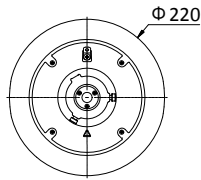

In-ceiling