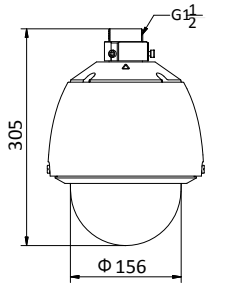

Order Model

DS-2DE5220W-AE, PoE+ (802.3at, class4), 24 VAC, Outdoor, IP66, IK10

DS-2DE5220W-AE3, PoE+ (802.3at, class4), 24 VAC, Indoor

Note:

Indoor models support ceiling or in-ceiling mount.

Dimensions

Outdoor