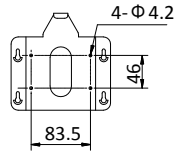

In-ceiling