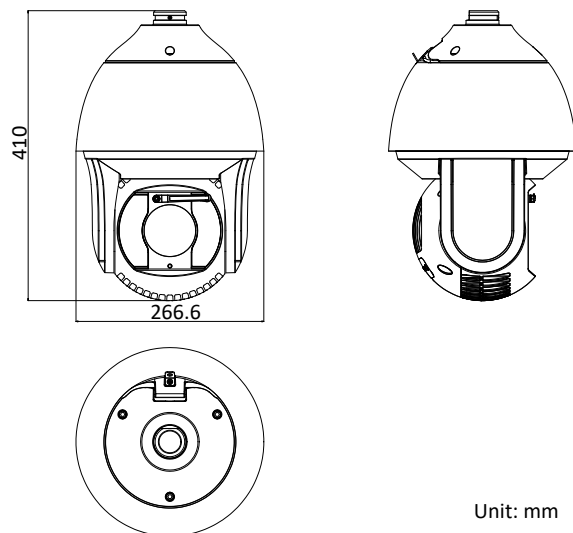

Order Model

DS-2DF8836IX-AEL, without wiper, 24 VAC & Hi-PoE

DS-2DF8836IX-AELW, with wiper, 24 VAC & Hi-PoE

Dimensions

Unit: mm