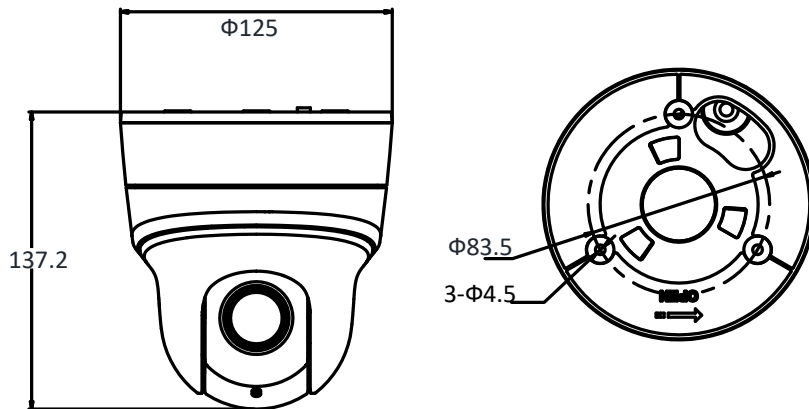

Order Model

DS-2DE2204IW-DE3

Dimension