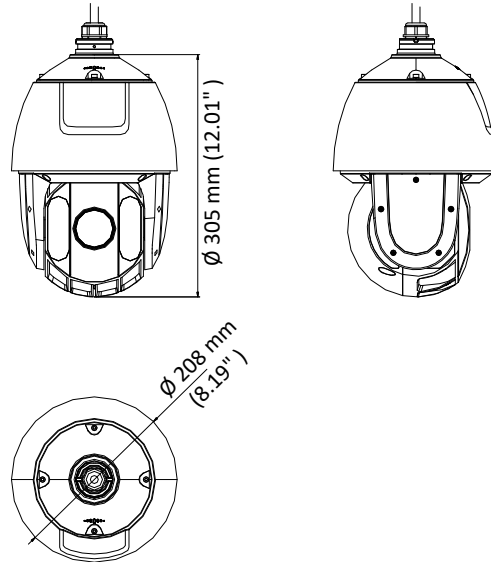

Order Model

DS-2AE5225TI-A

Dimensions