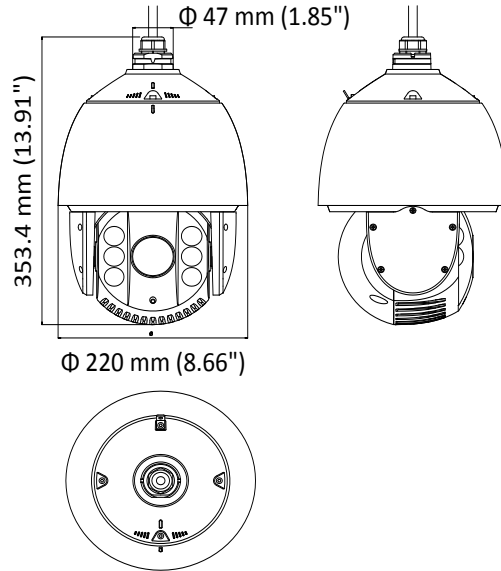

Order Model

DS-2AE7232TI-A(D)

Dimension

Accessory

Headquarters

No.555 Qianmo Road, Binjiang District,
Hangzhou 310051, China
T +86-571-8807-5998
overseasbusiness@hikvision.com

Hikvision USA
T +1-909-895-0400
sales.usa@hikvision.com

Hikvision Australia
T +61-2-8599-4233
salesau@hikvision.com

Hikvision India
T +91-22-28469900
sales@pramahikvision.com

Hikvision Canada
T +1-866-200-6690
sales.canada@hikvision.com

Hikvision Thailand
T +662-275-9949
sales.thailand@hikvision.com

Hikvision Europe
T +31-23-5542770
sales.eu@hikvision.com

Hikvision Italy
T +39-0438-6902
info.it@hikvision.com

Hikvision Brazil
T +55 11 3318-0050
Latam.support@hikvision.com

Hikvision Turkey
T +90 (216)521 7070- 7074
sales.tr@hikvision.com

Hikvision Malaysia
T +601-7652-2413
sales.my@hikvision.com

Hikvision UK & Ireland
T +01628-902140
sales.uk@hikvision.com

Hikvision South Africa
Tel: +27 (10) 0351172
sale.africa@hikvision.com

Hikvision France
T +33(0)1-85-330-450
info.fr@hikvision.com

Hikvision Kazakhstan
T +7-727-9730667
nikia.panfilov@hikvision.ru

Hikvision Vietnam
T +84-974270888
sales.vt@hikvision.com

Hikvision UAE
T +971-4-4432090
salesme@hikvision.com

Hikvision Singapore
T +65-6684-4718
sg@hikvision.com

Hikvision Spain
T +34-91-737-16-55
info.es@hikvision.com

Hikvision Tashkent
T +99-87-1238-9438
uzb@hikvision.ru

Hikvision Hong Kong
T +852-2151-1761
info.hk@hikvision.com

Hikvision Russia
T +7-495-669-67-99
saleru@hikvision.com

Hikvision Korea
T +82-(0)31-731-8817
sales.korea@hikvision.com

Hikvision Poland
T +48-22-460-01-50
info.pl@hikvision.com

Hikvision Indonesia
T +62-21-2933759
Sales.Indonesia@hikvision.com

Hikvision Colombia
sales.colombia@hikvision.com