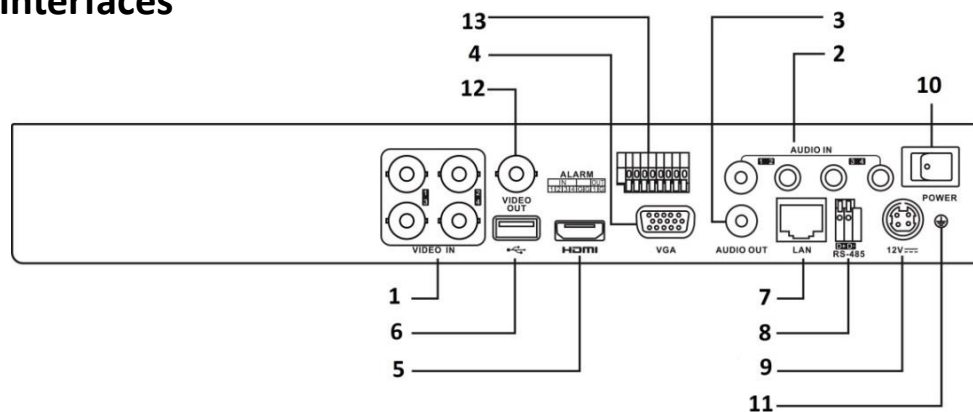

Physical Interfaces

*: The rear panel of iDS-7208HUHI-K1/4S provides 8 video input interfaces.

No.	Description	No.	Description
1	VIDEO IN	8	RS-485 Serial Interface
2	AUDIO IN, RCA Connector	9	12 VDC Power Input
3	AUDIO OUT, RCA Connector	10	Power Switch
4	VGA Interface	11	GND
5	HDMI Interface	12	VIDEO OUT
6	USB Interface	13	Alarm In/Out
7	LAN Network Interface