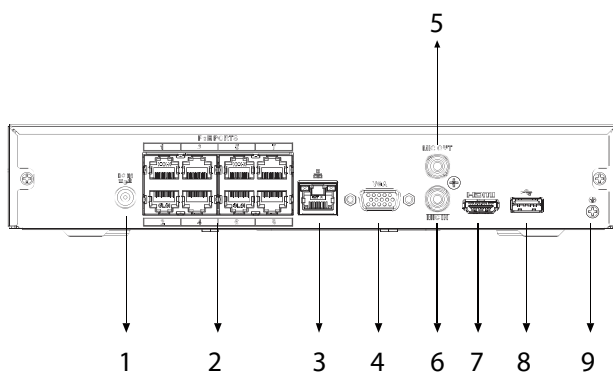

Panels

1	Power Input	2	PoE Ports
3	Network Port	4	VGA Port
5	AUDIO OUT, RCA Connector	6	AUDIO IN, RCA Connector
7	HDMI Port	8	USB Port
9	Ground