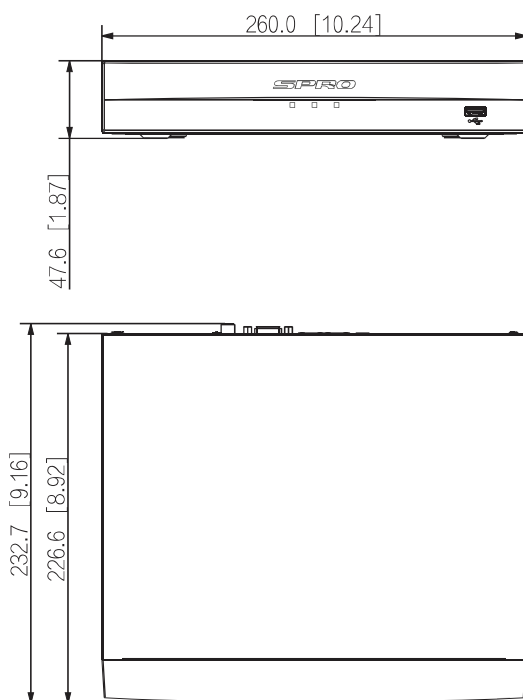

**General Parameter**

<b>Power Supply</b>	DC48 V/53 V, 2A/1.8 A
<b>Power Consumption</b>	< 10 W (HDD not included, idling) Total output power of PoE is 36W, the maximum output power of a single port is 25.5W
<b>Net Weight</b>	0.92 kg (2.03 lb)
<b>Gross Weight</b>	2.07 kg (4.56 lb)
<b>Product Dimensions</b>	260 mm × 232.3 mm × 50.3 mm (10.24" × 9.14" × 1.98") (W × L × H)
<b>Operating Conditions</b>	-10 °C to +55 °C (+10 °F to +131 °F)
<b>Storage Conditions</b>	0 °C to +40 °C (32 °F to 104 °F)
<b>Operating Humidity</b>	10%~93%
<b>Storage Humidity</b>	30%~85%
<b>Operating Altitude</b>	3000 m (9842.52 ft)
<b>Installation</b>	Desktop mounted

### Dimensions (mm[inch])