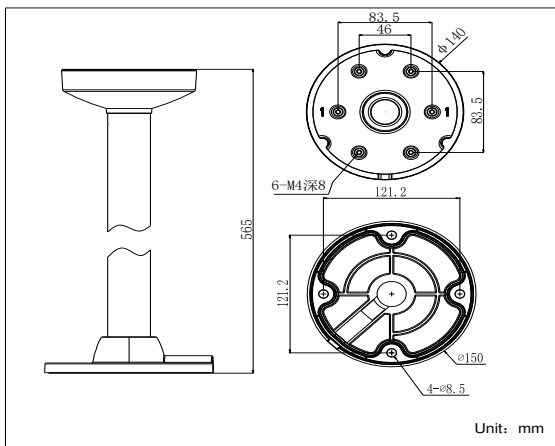

DS-1271ZJ-140

Pendent Mounting Bracket for
Dome Camera

Features:

- Aluminum alloy material with surface spray treatment
- Waterproof design
- Cable hole on bracket makes the feature better
- Design of cap is for convenient wiring

Dimension:

Model Suitable:

DS-2CC51xxP(N)-VP, DS-2CC51xxP(N)-VPIR, DS-2CC51xxP(N)-VPIRH

Order Model:

DS-1271ZJ-140

Parameter:

Model	DS-1271ZJ-140
Parameters	Pendent Mounting Bracket for Dome Camera
Appearance	Hikvision White
Material	Aluminum Alloy
Dimension	Φ 150X56.5mm
Weight	1900g

Notice:

- The bracket should be installed on flat wall
- The wall must be capable of supporting over 3 times as much as the total weight of the camera and the mount.
- The maximum load capacity of the bracket is 4.5KG