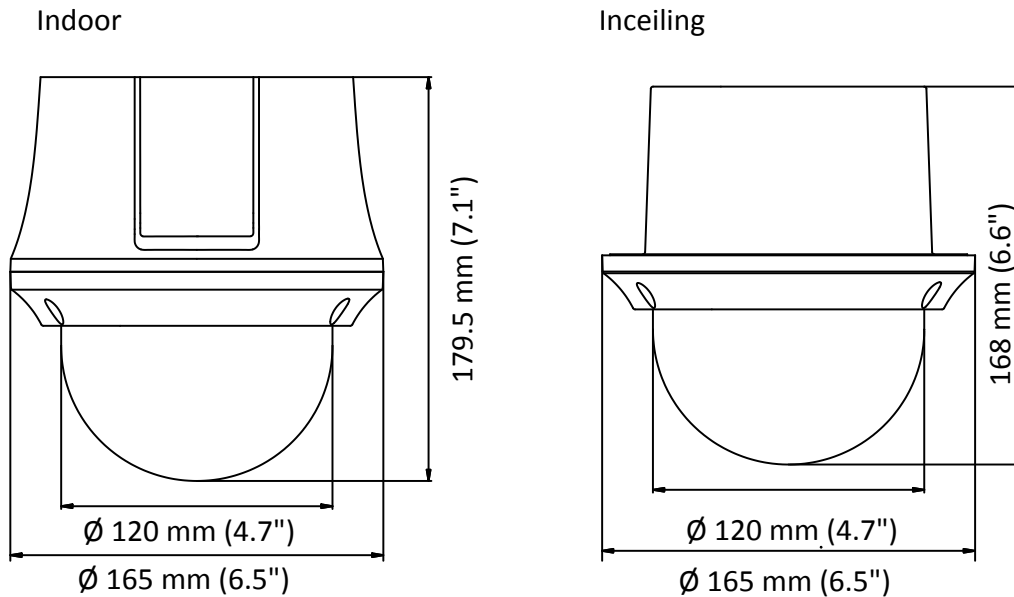

Order Model

DS-2AE4225T-D3(D)

Dimension