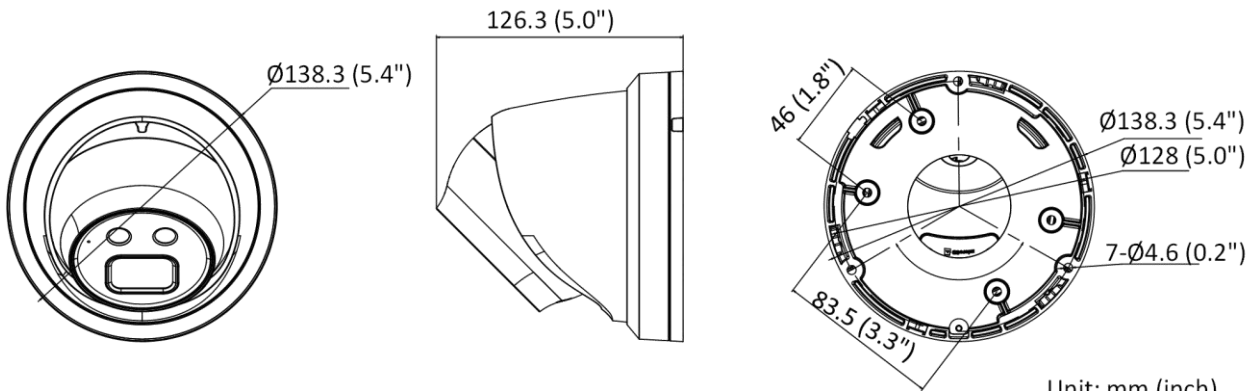

▪ **Dimension**

▪ **Accessory**

▪ **Optional**

DS-1276ZJ-SUS Corner Mount	DS-1275ZJ-SUS Vertical Pole Mount	DS-1271ZJ-140 Pendant Mount	DS-1273ZJ-140(BLACK) Wall Mount	DS-1273ZJ-140B Wall Mount
DS-1273ZJ-140 Wall Mount	DS-1280ZJ-PT6 Junction Box