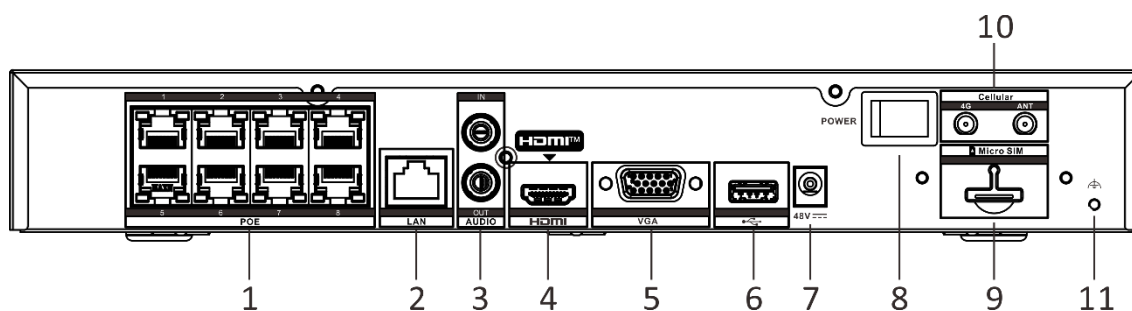

Physical Interface

No.	Description	No.	Description
1	Network interfaces with PoE function	7	Power supply
2	LAN network interface	8	Power switch
3	Audio out and audio in	9	Micro SIM card slot
4	HDMI interface	10	Antenna interface
5	VGA interface	11	GND
6	USB interface		

Available Model

DS-7608NI-K1/8P/4G (C)

Headquarters

No.555 Qianmo Road, Binjiang District,
Hangzhou 310051, China
T +86-571-8807-5998
www.hikvision.com

Follow us on social media to get the latest product and solution information.