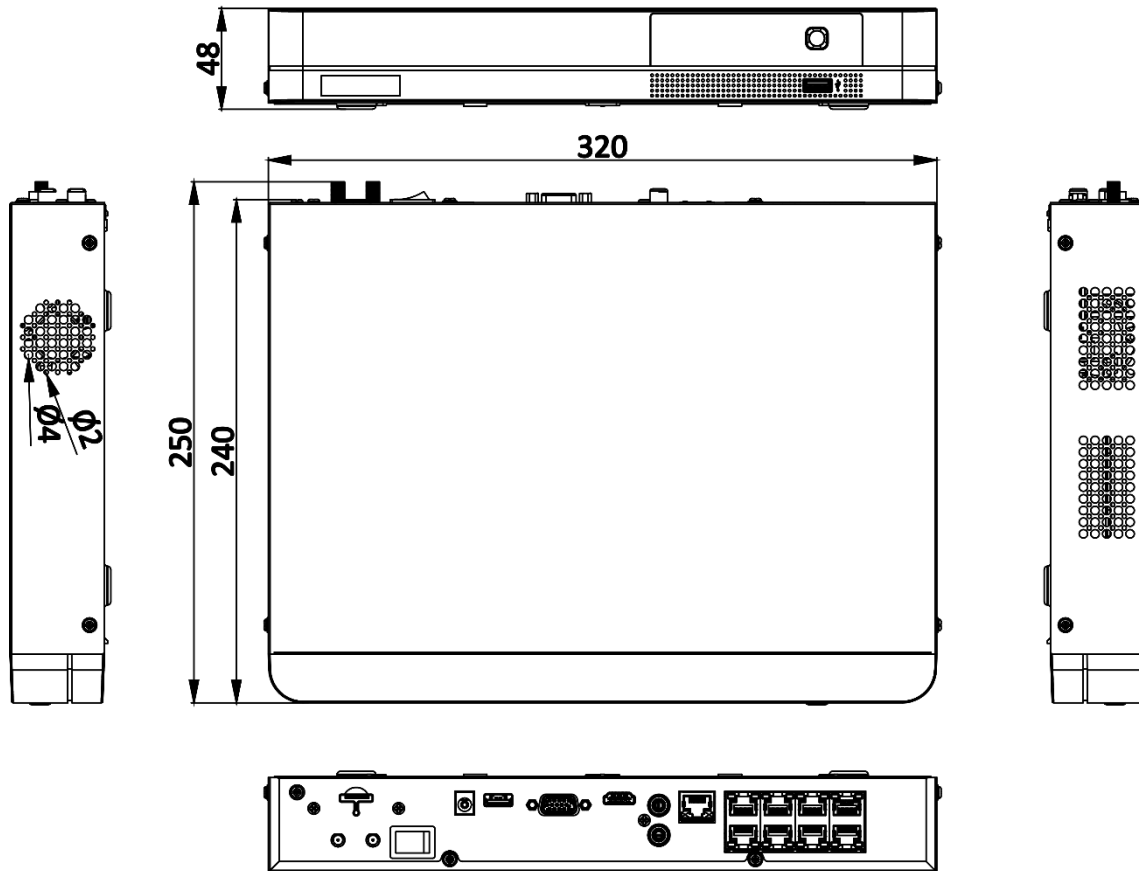

### Network & Ethernet Access

- 8 independent PoE network interfaces
- 1 self-adaptive 10/100 Mbps Ethernet interface
- Hik-Connect for easy network management

Wireless Standard	GSM/EDGE: 850/900/1800MHz WCDMA: B1/B5/B8 LTE-FDD: B1/B3/B5/B7/B8/B20 LTE-TDD: B38/B40/B41
<b>Auxiliary Interface</b>	
SATA	1 SATA interface
Capacity	Up to 8 TB capacity for each disk
USB Interface	Front panel: 1 × USB 2.0; Rear panel: 1 × USB 2.0
<b>General</b>	
Power Supply	48 VDC, 2.5 A
Consumption	≤ 10 W (without HDD and PoE off)
Working Temperature	-10 °C to 55 °C (14 °F to 131 °F)
Working Humidity	10% to 90%
Dimension (W × D × H)	320 × 240 × 48 mm (12.4" × 9.4" × 1.9")
Weight	≤ 1.18 kg (without HDD, 2.6 lb.)

# Dimension

scale/1:1;Unit/mm