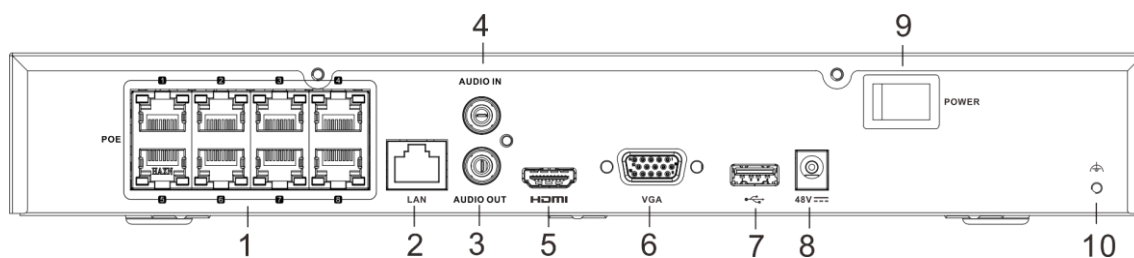

PoE	
Interface	8, RJ-45 10/100 Mbps self-adaptive Ethernet interface
Power	≤ 75 W
Standard	IEEE 802.3af/at
Auxiliary Interface	
SATA	1 SATA interface
Capacity	Up to 10 TB capacity for each HDD
USB Interface	Front panel: 1 × USB 2.0; Rear panel: 1 × USB 2.0
Alarm In/Out	N/A (4/1 is optional)
General	
Power Supply	48 VDC, 1.875 A
Consumption	≤ 10 W (without HDD, and PoE off)
Working Temperature	-10 °C to 55 °C (14 °F to 131 °F)
Working Humidity	10% to 90%
Dimension (W × D × H)	320 mm × 240 mm × 48 mm (12.6"× 9.4" × 1.9")
Weight	≤ 1 kg (without HDD, 2.2 lb.)
Certification	
FCC	Part 15 Subpart B, ANSI C63.4-2014
CE	EN 55032: 2015, EN 61000-3-2, EN 61000-3-3, EN 50130-4, EN 55035: 2017

Dimension

Physical Interface

No.	Description	No.	Description
1	Network interfaces with PoE function	6	VGA Interface
2	LAN network interface	7	USB interface
3	AUDIO OUT	8	Power supply
4	AUDIO IN	9	Power switch
5	HDMI interface	10	GND