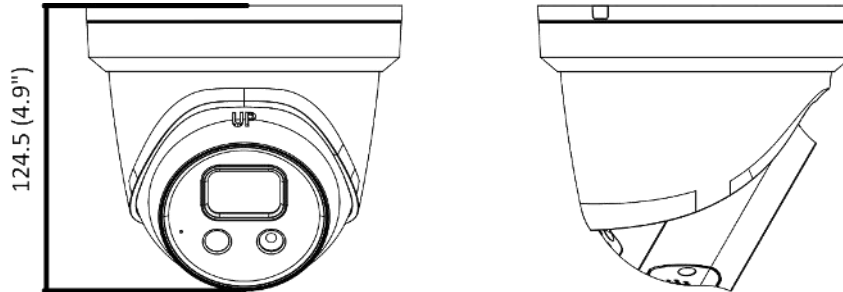

▪ **Available Model**

DS-2CD2346G2-ISU/SL (2.8/4/6 mm)

▪ **Dimension**

Unit: mm (inch)

▪ **Accessory**

▪ **Optional**

DS-1275ZJ-SUS Vertical Pole Mount	DS-1273ZJ-140B Wall Mount	DS-1273ZJ-140 Wall Mount	DS-1273ZJ-140(BLACK) Wall Mount	DS-1271ZJ-140 Pendant Mount
DS-1276ZJ-SUS Corner Mount	DS-1280ZJ-PT6 Junction Box