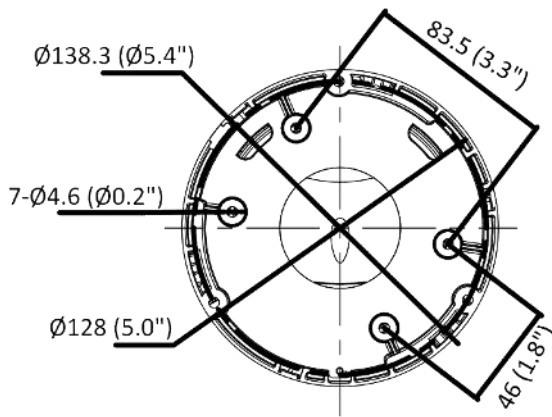

▪ **Available Model**

DS-2CD2346G2-ISU/SL (2.8/4/6 mm)

▪ **Dimension**

Unit: mm (inch)

▪ **Accessory**

▪ **Optional**

DS-1275ZJ-SUS Vertical Pole Mount	DS-1273ZJ-140B Wall Mount	DS-1273ZJ-140 Wall Mount	DS-1273ZJ-140(BLACK) Wall Mount	DS-1271ZJ-140 Pendant Mount
DS-1276ZJ-SUS Corner Mount	DS-1280ZJ-PT6 Junction Box